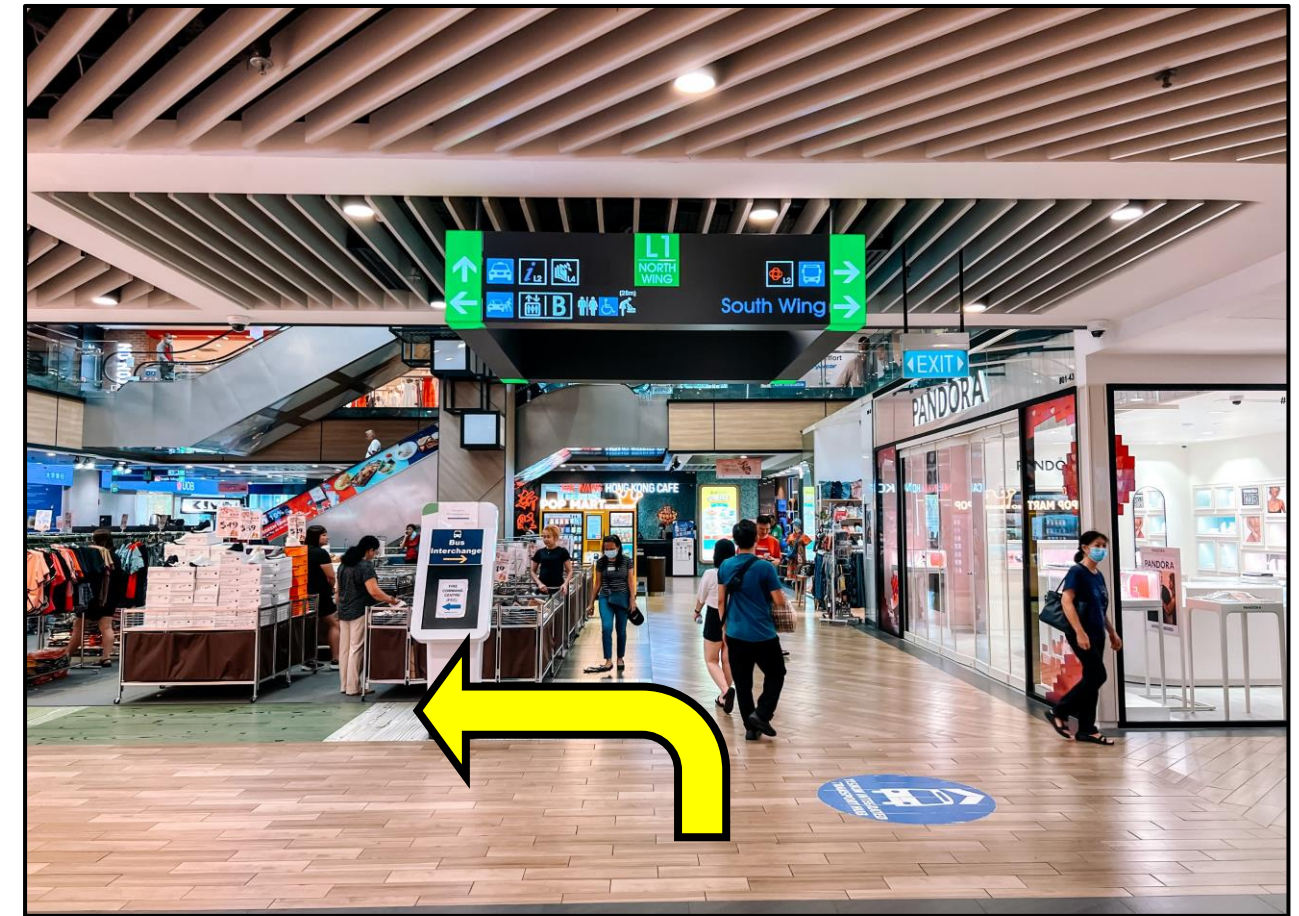

Wheelchair-Friendly Routes (Train) Yishun Public Library

Updated 24/01/2024

From Yishun MRT Station (NS13) to Yishun Public Library

1. Exit from Yishun MRT gantry. Turn left.

2. Go straight.

3. Go straight past the escalator to Northpoint City. The lift is on the left.

4. Take the lift to level B2.

5. After exiting the lift, turn left.

6. Turn left.

7. Go straight and keep going straight till you see the lifts.

8. Take the lift to level 1.

9. After exiting the lift, go straight and turn left.

10. Go straight.

11. Keep going straight.

12. Turn right when you see this.

13. Go straight past the big screen.

14. Turn left shortly after the big screen.

15. Go towards the lift.

16. Take the lift to level 4.