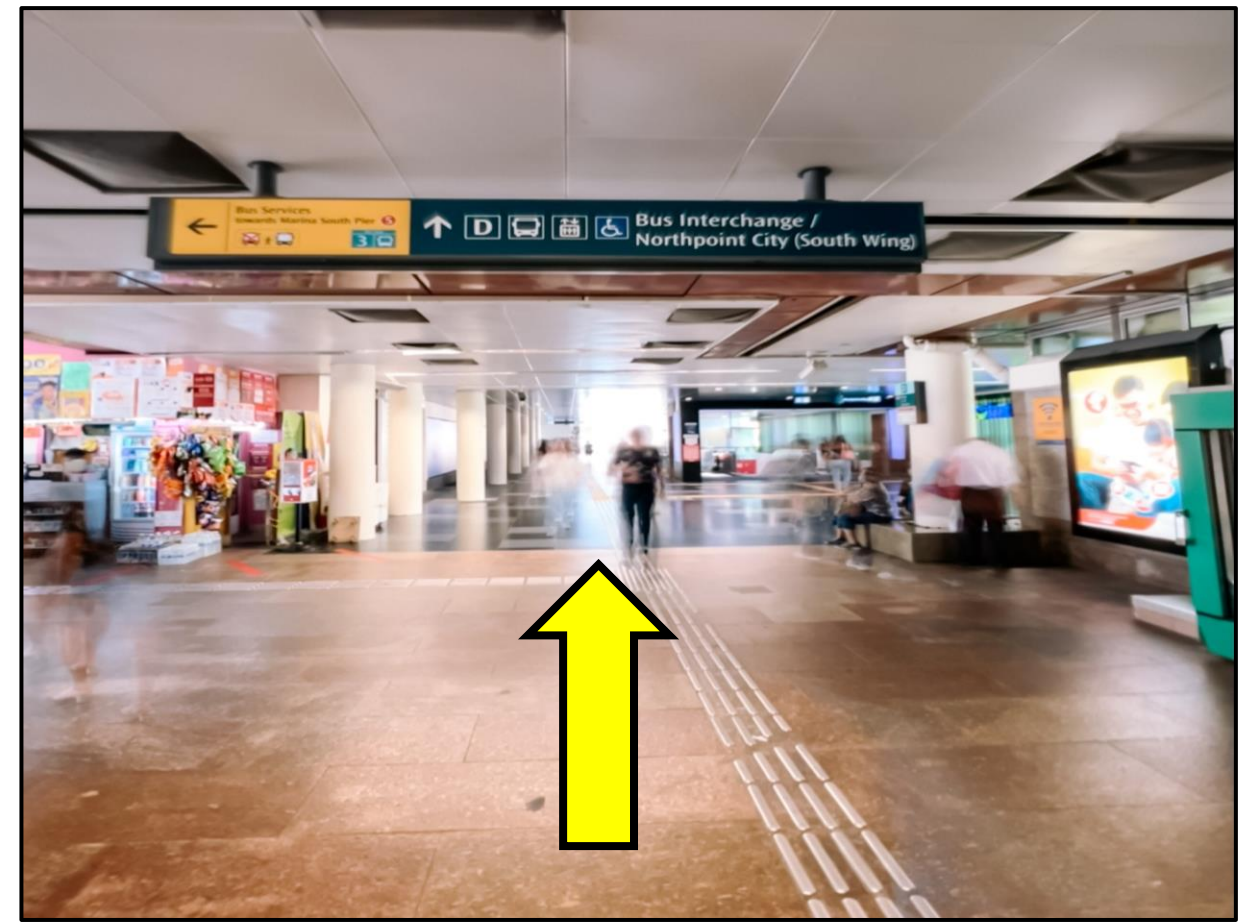

Wheelchair-Friendly Routes (Train) Yishun Public Library

Updated 24/01/2024

From Yishun MRT Station (NS13) to Yishun Public Library

1. Exit from Yishun MRT gantry. Turn left.

2. Go straight.

3. Go straight past the escalator to Northpoint City. The lift is on the left.

4. Take the lift to level B2.

5. After exiting the lift, turn left.

6. Turn left.

7. Go straight and keep going straight till you see the lifts.

8. Take the lift to level 1.

9. After exiting the lift, go straight and turn left.

10. Go straight.

11. Keep going straight.

12. Turn right when you see this.

13. Go straight past the big screen.

14. Turn left shortly after the big screen.

15. Go towards the lift.

16. Take the lift to level 4.