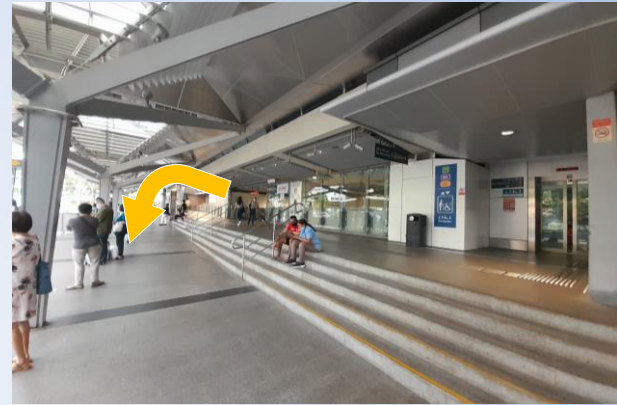

Wheelchair Friendly Routes (Train) Serangoon Public Library

Updated December 2021

**Route 1:
From Serangoon North East Line MRT
Station (NE12)**

**Go to Serangoon Circle Line MRT Station
(CC13) via the transfer linkway and
follow Route 2 directions**

Route 2: From Serangoon Circle Line MRT station (CC13)

1. Exit from Serangoon Station Circle Line and turn left towards the lift lobby. Take the lift up to street level

2. Exit the lift and turn left at the bend

3. Turn left at the bend towards the mall (NEX) entrance

4. Enter the mall

5. Take the lift up to level 4R

6. Exit the lift and turn left

7. Go straight until the escalator landing

8. Turn left at the end of the escalator landing