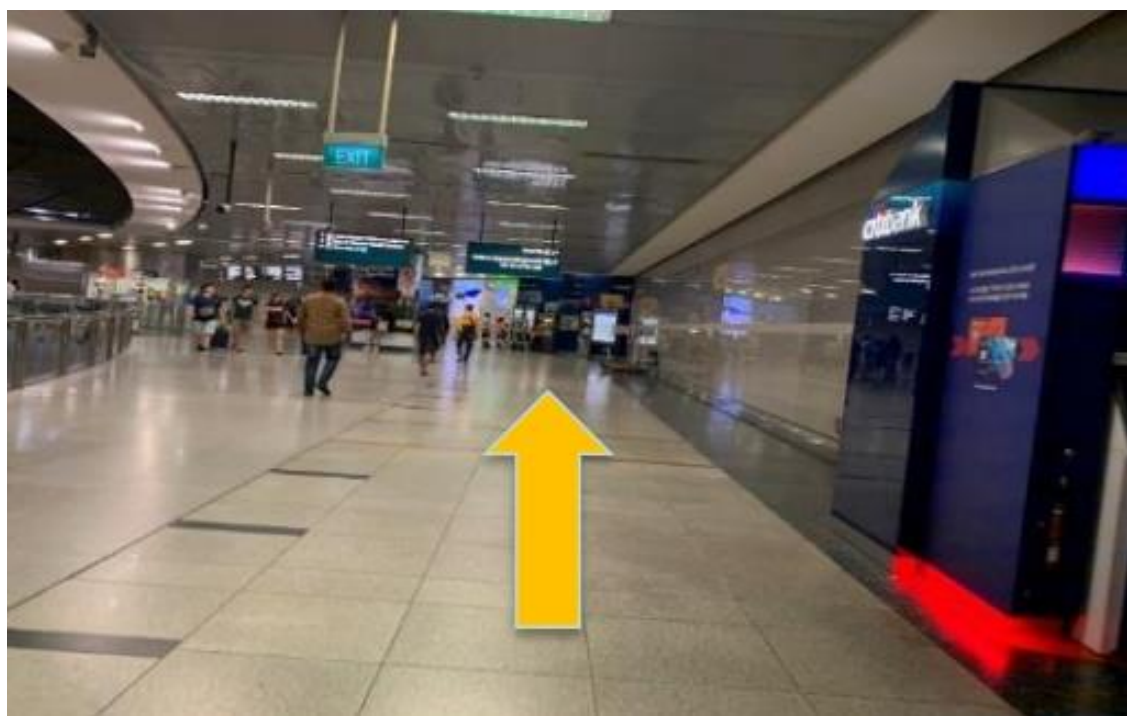

8. You will reach a sheltered walkway. Harbourfront MRT Station is straight ahead.

9. Keep heading straight towards HarbourFront MRT Station.

10. Once you reach HarbourFront MRT entrance, turn right towards the lift.

11. Head straight to the lift.

12. Take the lift down to HarbourFront MRT Station.

13. From the lift, head straight towards the Exit. Then, turn left.

14. Turn right to exit the lift corridor.

15. From the lift, go straight towards the escalators

16. Turn right.

17. From here, turn right.

18. Head straight towards the HarbourFront MRT Station.

19. Head past HarbourFront MRT Station towards the VivoCity entrance.

20. You have reached the entrance to VivoCity. Take the ramp to the next floor.

26. Continue straight, past the escalators

27. Go straight, past the escalators.

28. Continue towards NTUC Fairprice.

29. Continue towards Marks & Spencer.

30. Go straight at Lobby G. Then, turn right for the lift.