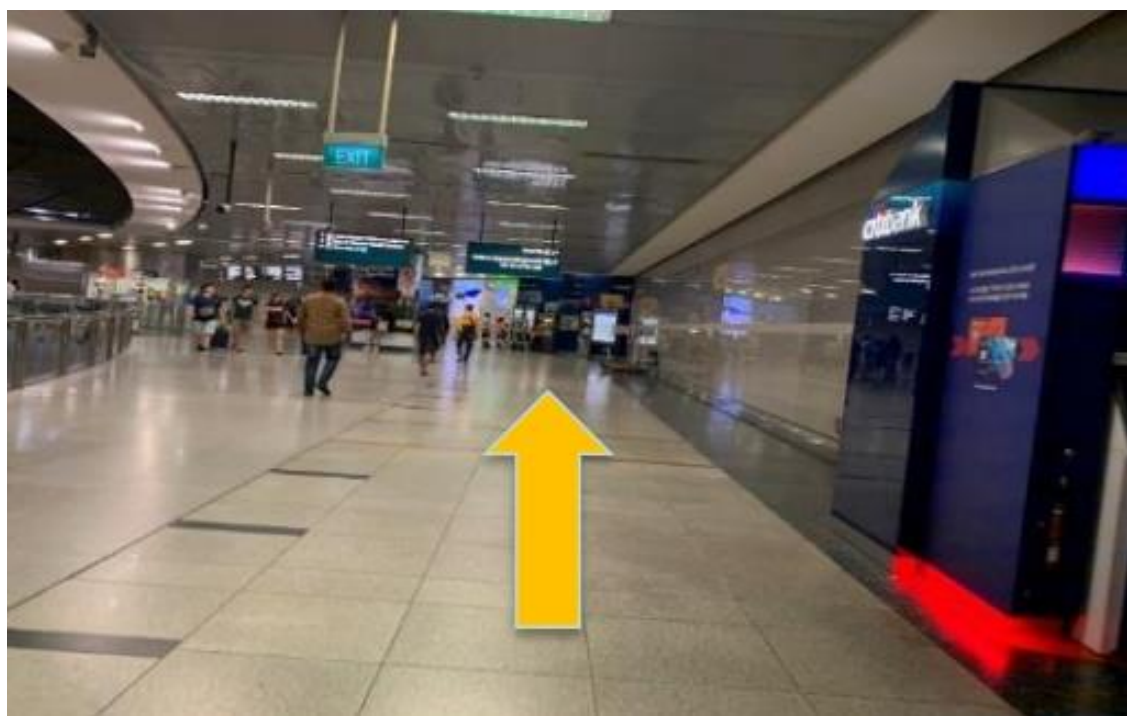

4. You will see a ramp leading down.

5. Head down to get to HarbourFront MRT Station.

6. At the end of the ramp, you will see a zebra crossing.

7. Cross the zebra crossing. Then, turn left.

8. You will reach a sheltered walkway. Harbourfront MRT Station is straight ahead.

9. Keep heading straight towards HarbourFront MRT Station.

10. Once you reach HarbourFront MRT entrance, turn right towards the lift.

11. Head straight to the lift.

12. Take the lift down to HarbourFront MRT Station.

13. From the lift, head straight towards the Exit. Then, turn left.

14. Turn right to exit the lift corridor.

15. From the lift, go straight towards the escalators

16. Turn right.

17. From here, turn right.

18. Head straight towards the HarbourFront MRT Station.

19. Head past HarbourFront MRT Station towards the VivoCity entrance.

20. You have reached the entrance to VivoCity. Take the ramp to the next floor.