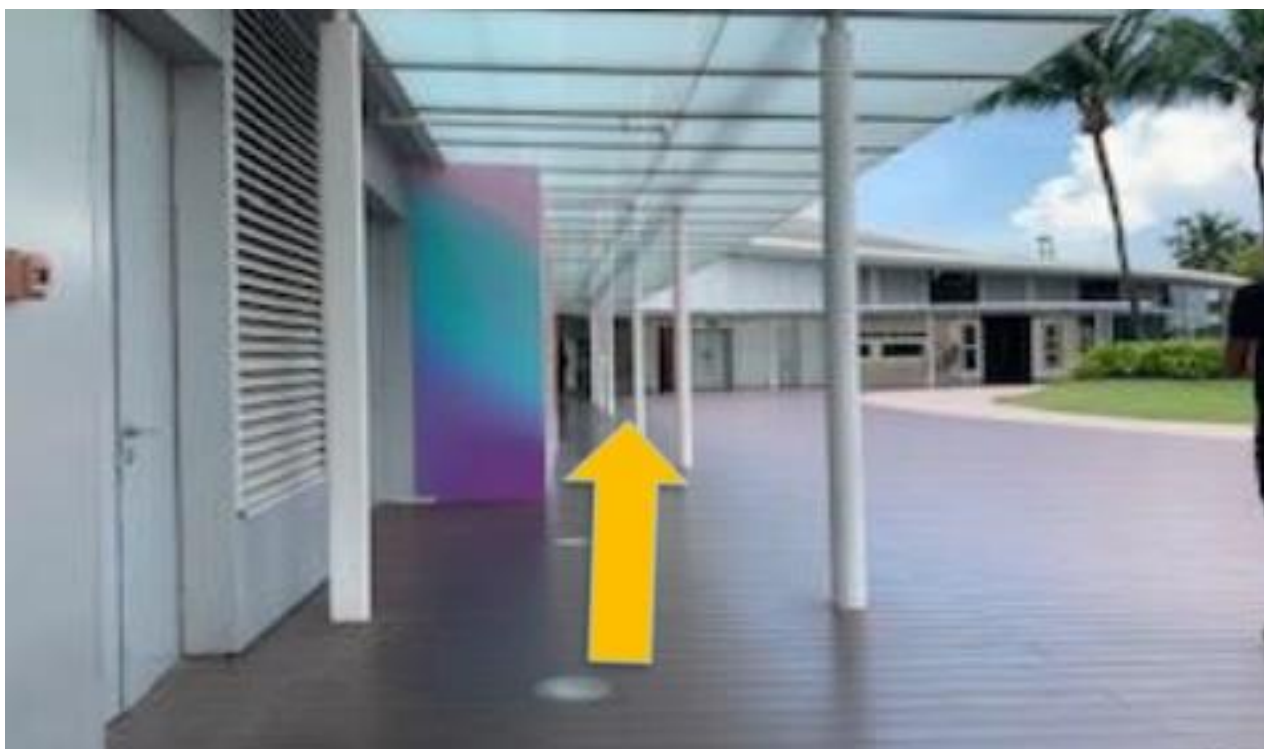

21. From here, head towards Mr. Coconut.

22. Pass by Mr. Coconut towards Lobby L.

23. Take the lift at Lobby L to Level 3.

24. Once you exit the lift at Level 3, turn left.

25. Head towards the exit.

26. Past the glass doors, turn left. You will see a sheltered walkway.