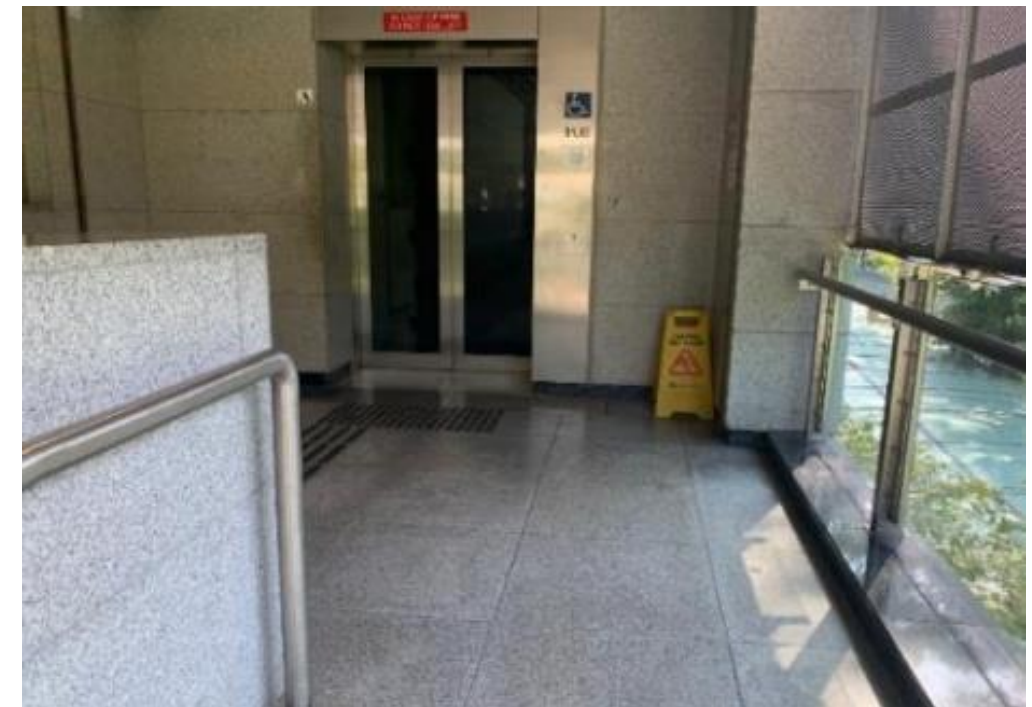

12. Take the lift down to HarbourFront MRT Station.