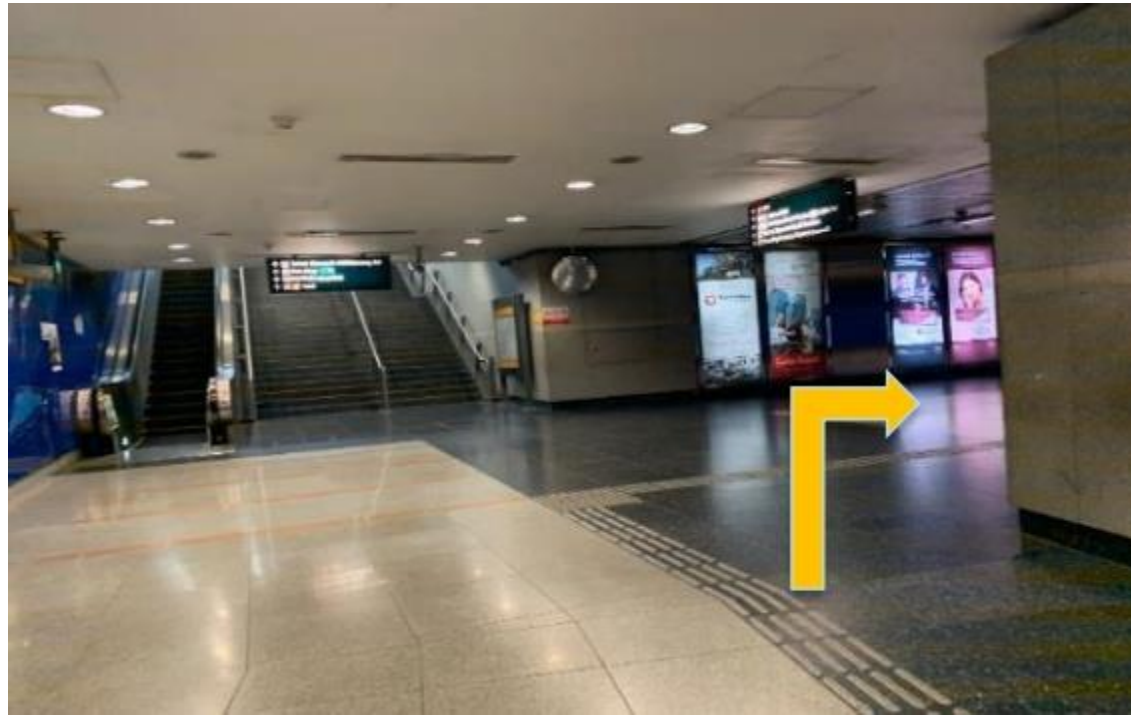

4. You will see a ramp leading down.

5. Head down to get to HarbourFront MRT Station.

6. At the end of the ramp, you will see a zebra crossing.

7. Cross the zebra crossing. Then, turn left.

8. You will reach a sheltered walkway. Harbourfront MRT Station is straight ahead.

9. Keep heading straight towards HarbourFront MRT Station.

10. Once you reach HarbourFront MRT entrance, turn right towards the lift.

11. Head straight to the lift.

12. Take the lift down to HarbourFront MRT Station.

13. From the lift, head straight towards the Exit. Then, turn left.

14. Turn right to exit the lift corridor.

15. From the lift, go straight towards the escalators

16. Turn right.

17. From here, turn right.

18. Head straight towards the HarbourFront MRT Station.

19. Head past HarbourFront MRT Station towards the VivoCity entrance.

20. You have reached the entrance to VivoCity. Take the ramp to the next floor.