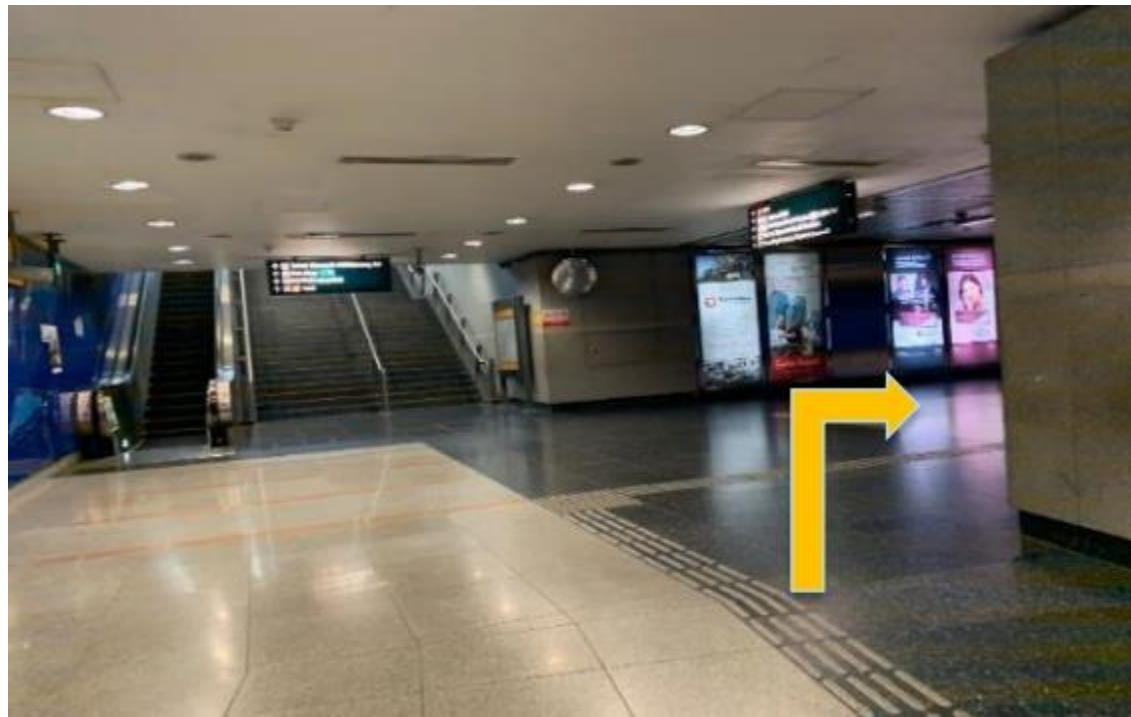

8. You will reach a sheltered walkway. Harbourfront MRT Station is straight ahead.

9. Keep heading straight towards HarbourFront MRT Station.

10. Once you reach HarbourFront MRT entrance, turn right towards the lift.

11. Head straight to the lift.

12. Take the lift down to HarbourFront MRT Station.

13. From the lift, head straight towards the Exit. Then, turn left.

14. Turn right to exit the lift corridor.

15. From the lift, go straight towards the escalators

16. Turn right.

17. From here, turn right.

18. Head straight towards the HarbourFront MRT Station.

19. Head past HarbourFront MRT Station towards the VivoCity entrance.

20. You have reached the entrance to VivoCity. Take the ramp to the next floor.

26. Continue straight, past the escalators

27. Go straight, past the escalators.

28. Continue towards NTUC Fairprice.

29. Continue towards Marks & Spencer.

30. Go straight at Lobby G. Then, turn right for the lift.