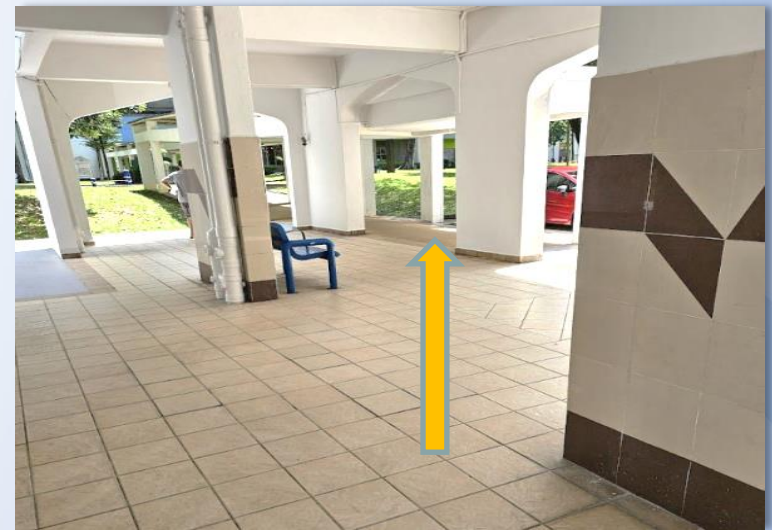

5. Turn left at the end of walkway

6. Keep left

7. Continue along the sheltered walkway

8. Cross the carpark entrance, then turn right to the zebra crossing

9. Cross the zebra-crossing and turn right

10. Walk straight ahead on the pathway

11. Continue straight ahead

12. Follow the path and turn left

13. Turn left and walk towards Block 133

14. Walk diagonally under the void deck

15. Continue to follow the pathway

16. Walk diagonally towards the sheltered pathway