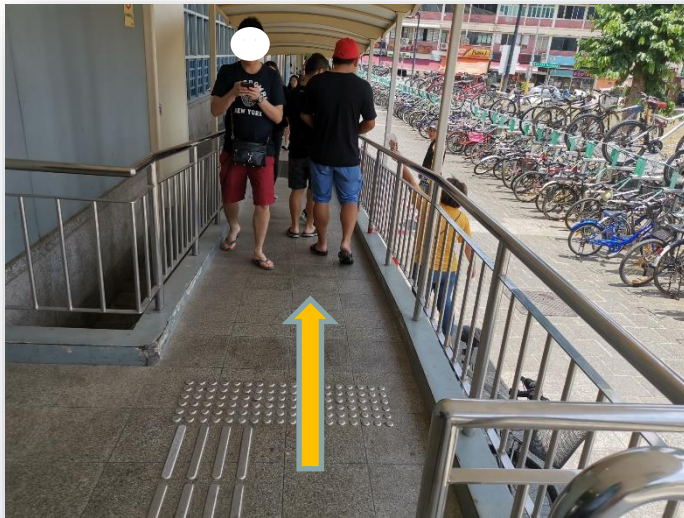

# Wheelchair Friendly Routes (Train) Geylang East Public Library

Updated August 2023

# From Aljunied MRT Station (EW9) to Geylang East Public Library

1. Turn left after exiting Aljunied MRT gantry

2. Turn left towards ramp

3. Ramp leads to sheltered walkway

4. Go straight along the sheltered walkway

5. Turn left at the end of walkway

6. Keep left

7. Continue along the sheltered walkway

8. Cross the carpark entrance, then turn right to the zebra crossing

9. Cross the zebra-crossing and turn right

10. Walk straight ahead on the pathway

11. Continue straight ahead

12. Follow the path and turn left

13. Turn left and walk towards Block 133

14. Walk diagonally under the void deck

15. Continue to follow the pathway

16. Walk diagonally towards the sheltered pathway