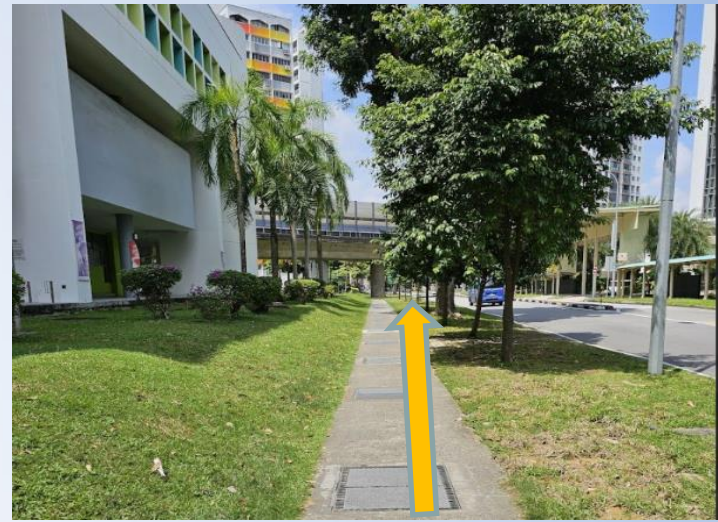

# From Aljunied MRT Station (EW9) to Geylang East Public Library

1. Turn left after exiting Aljunied MRT gantry

2. Turn left towards ramp

3. Ramp leads to sheltered walkway

4. Go straight along the sheltered walkway

5. Turn left at the end of walkway

6. Keep left

7. Continue along the sheltered walkway

8. Cross the carpark entrance, then turn right to the zebra crossing

9. Cross the zebra-crossing and turn right

10. Walk straight ahead on the pathway

11. Continue straight ahead

12. Follow the path and turn left

13. Turn left and walk towards Block 133

14. Walk diagonally under the void deck

15. Continue to follow the pathway

16. Walk diagonally towards the sheltered pathway