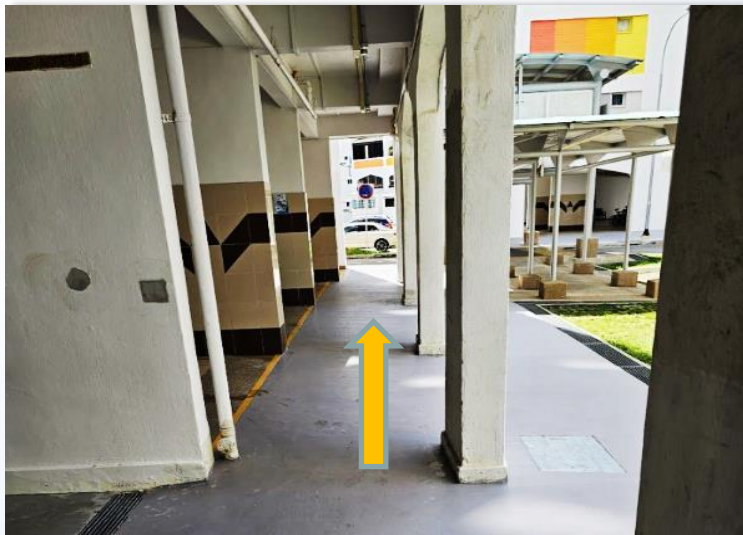

11. Continue straight ahead

12. Follow the path and turn left

13. Turn left and walk towards Block 133

14. Walk diagonally under the void deck

15. Continue to follow the pathway

16. Walk diagonally towards the sheltered pathway