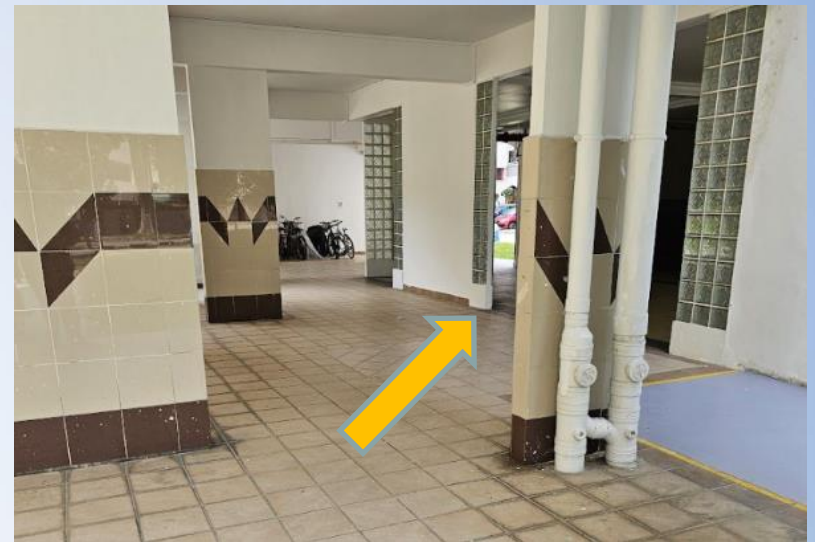

# From Aljunied MRT Station (EW9) to Geylang East Public Library

1. Turn left after exiting Aljunied MRT gantry

2. Turn left towards ramp

3. Ramp leads to sheltered walkway

4. Go straight along the sheltered walkway

5. Turn left at the end of walkway

6. Keep left

7. Continue along the sheltered walkway

8. Cross the carpark entrance, then turn right to the zebra crossing

9. Cross the zebra-crossing and turn right

10. Walk straight ahead on the pathway

11. Continue straight ahead

12. Follow the path and turn left

13. Turn left and walk towards Block 133

14. Walk diagonally under the void deck

15. Continue to follow the pathway

16. Walk diagonally towards the sheltered pathway