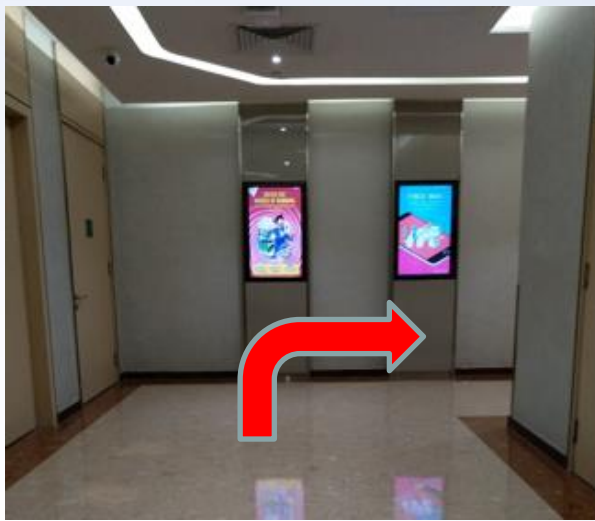

17. After reaching level 3, go straight and turn right