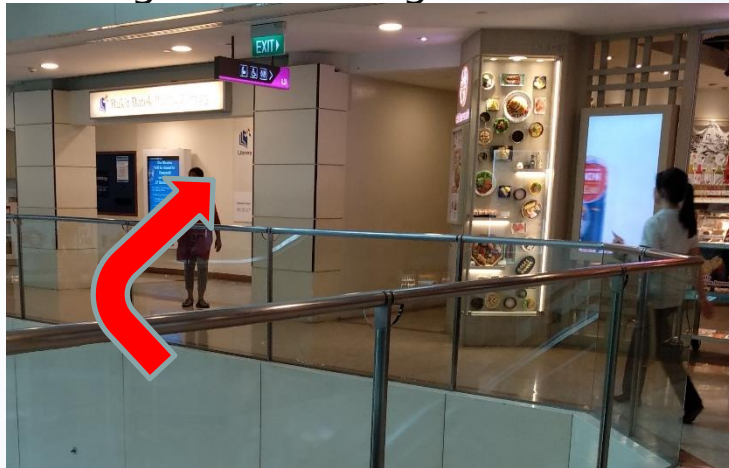

19. Follow the path after passing Kitty Mobile

20. Head straight

21. Turn right at the first corner

22. Go straight and turn right at the second corner

23. Go straight and turn right after the counter

24. Welcome to Bukit Batok Public Library!

Alternative Route to Bukit Batok Public Library via Lift (High Traffic)

1. Turn right for lift near Ya Kun

2. Continue to turn right and head straight till you see Ya Kun

3. Turn right and go straight

4. Wait for the lift and proceed to level 3

5. After alighting from the lift, go straight and turn right

6. Turn left and go straight after passing Ichiban Sushi

7. Turn right and head towards Bukit Batok Public Library

8. Welcome to Bukit Batok Public Library!