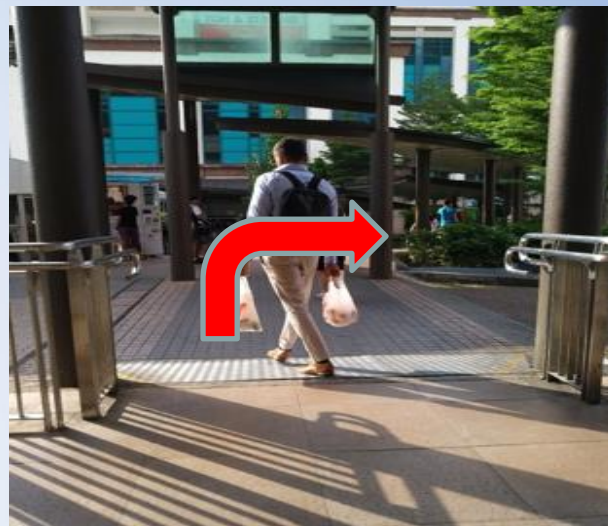

2. Go straight and turn left at the Buzz shop

3. After turning left, go straight until the traffic light junction

4. Cross the road and turn right

5. Go up the ramp and turn right

6. After turning right, go straight and turn left

7 Head down the slope

8. Enter West Mall

9. Keep towards your right and go straight

10. Turn left for lift near Pizza Hut

11. Continue straight towards Pizza Hut

12. Turn left after Pizza Hut

13. Follow the path