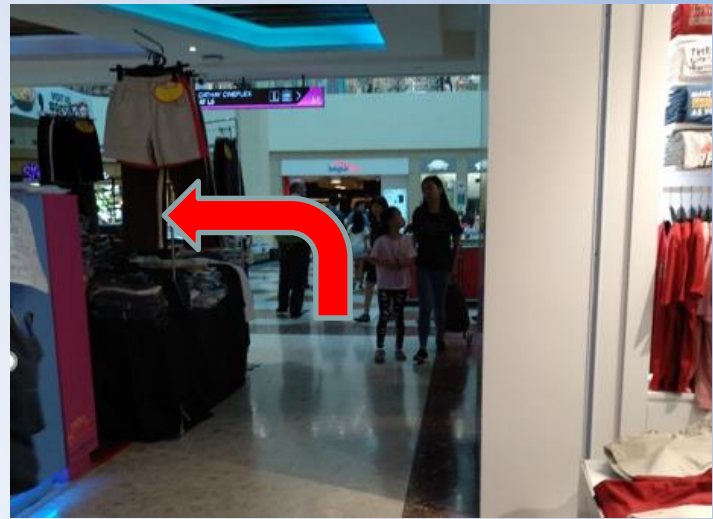

2. Go straight and turn left at the Buzz shop

3. After turning left, go straight until the traffic light junction

4. Cross the road and turn right

5. Go up the ramp and turn right

6. After turning right, go straight and turn left

7 Head down the slope

8. Enter West Mall

9. Keep towards your right and go straight

10. Turn left for lift near Pizza Hut

11. Continue straight towards Pizza Hut

12. Turn left after Pizza Hut

13. Follow the path