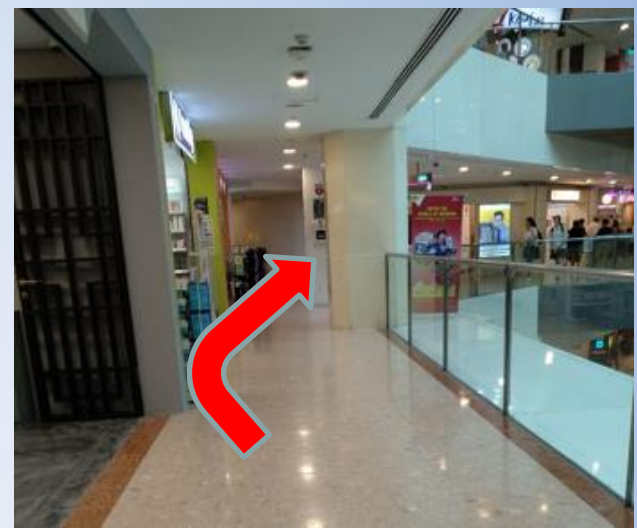

7 Head down the slope

8. Enter West Mall

9. Keep towards your right and go straight

10. Turn left for lift near Pizza Hut

11. Continue straight towards Pizza Hut

12. Turn left after Pizza Hut

13. Follow the path

14. Go straight and turn left once you see the green exit sign

15. Head towards the lift

16. Take the lift to level 3

17. After reaching level 3, go straight and turn right

18. Follow the route and go through the corridor

19. Follow the path after passing Kitty Mobile

20. Head straight

21. Turn right at the first corner

22. Go straight and turn right at the second corner

23. Go straight and turn right after the counter

24. Welcome to Bukit Batok Public Library!