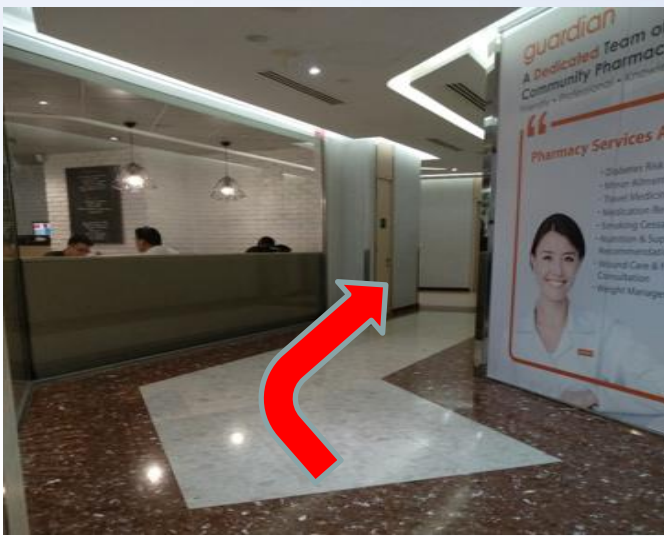

7 Head down the slope

8. Enter West Mall

9. Keep towards your right and go straight

10. Turn left for lift near Pizza Hut

11. Continue straight towards Pizza Hut

12. Turn left after Pizza Hut

13. Follow the path