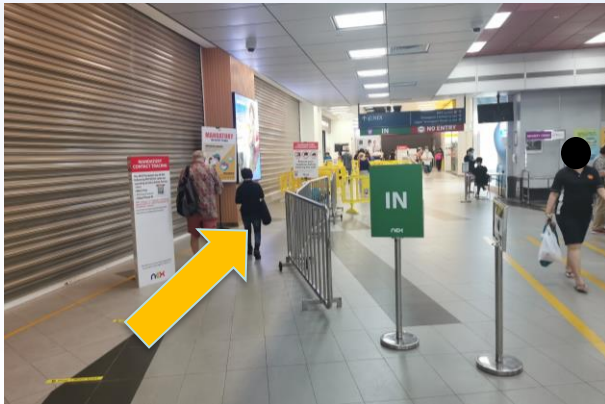

Wheelchair Friendly Routes (Bus) Serangoon Public Library

Updated December 2021

From Serangoon Bus Interchange to Serangoon Public Library

1. Go straight towards the SafeEntry Queue

2. Continue straight ahead to OCBC Bank

3. Turn left at the bend

4. Go straight and turn left after ToriGo!

5. Turn left towards the lift Lobby B and take the lift up to level 4R

6. Exit the lift and turn left

7. Go straight until the escalator landing