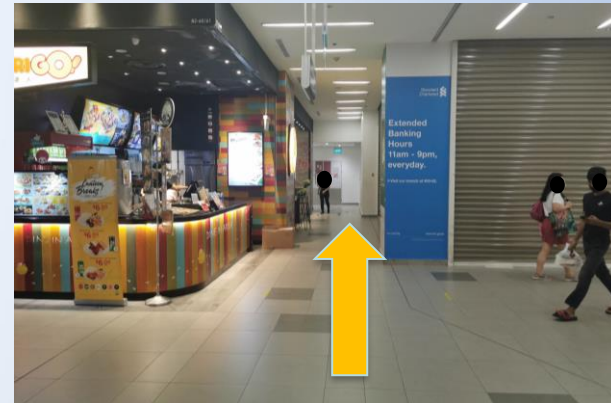

Wheelchair Friendly Routes (Bus) Serangoon Public Library

Updated December 2021

From Serangoon Bus Interchange to Serangoon Public Library

1. Go straight towards the SafeEntry Queue

2. Continue straight ahead to OCBC Bank

3. Turn left at the bend

4. Go straight and turn left after ToriGo!

5. Turn left towards the lift Lobby B and take the lift up to level 4R

6. Exit the lift and turn left

7. Go straight until the escalator landing