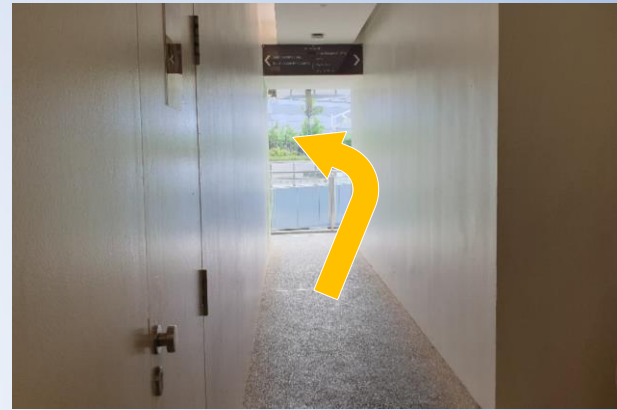

Wheelchair Friendly Routes (Bus) Serangoon Public Library

Updated December 2021

From Serangoon Bus Interchange to Serangoon Public Library

1. Go straight towards the SafeEntry Queue

2. Continue straight ahead to OCBC Bank

3. Turn left at the bend

4. Go straight and turn left after ToriGo!

5. Turn left towards the lift Lobby B and take the lift up to level 4R

6. Exit the lift and turn left

7. Go straight until the escalator landing