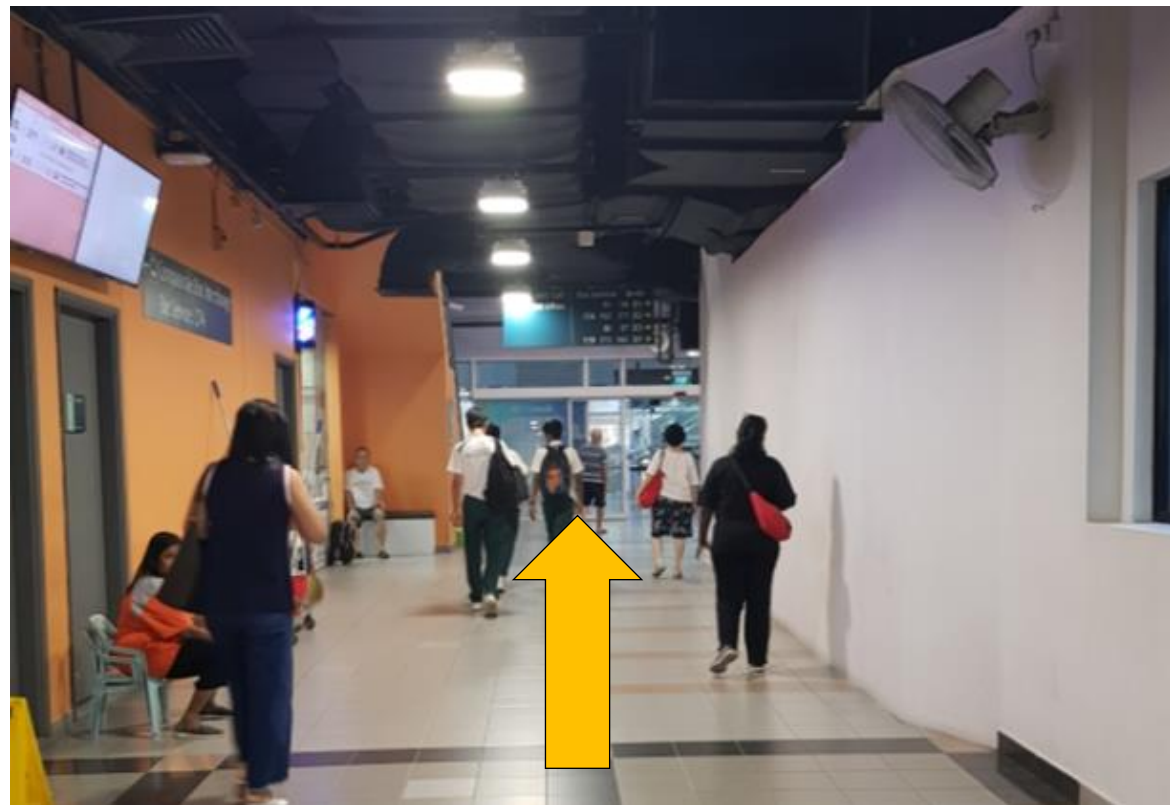

5. At Sengkang Bus Interchange, go straight past the sliding doors towards the MRT entrance.