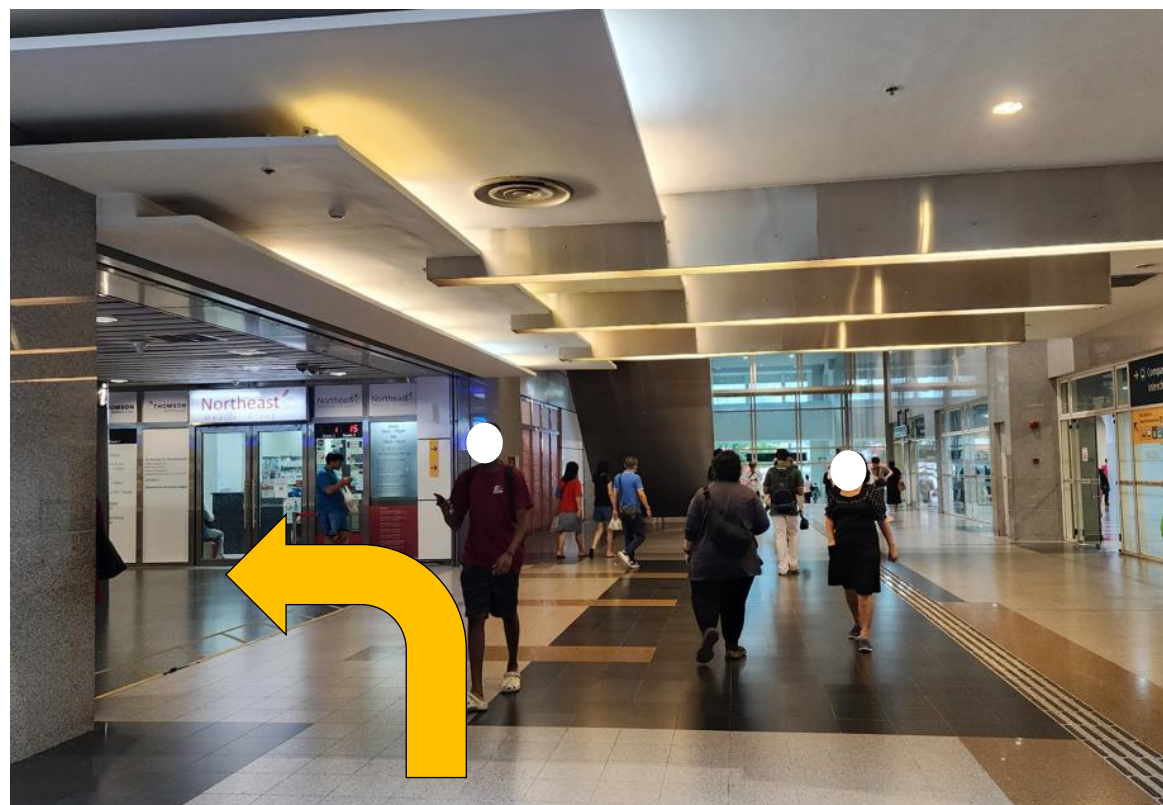

# Route 1: Sengkang Bus Interchange to Sengkang Public Library

1. Alight at Sengkang Bus Interchange. Go straight past the sliding doors towards the MRT entrance.

2. Turn right when you see Sengkang MRT entrance and go straight.

3. Turn left at Northeast Medical Group.

4. Go diagonally towards Compass One entrance located next to The Body Shop.

5. Follow the path into Compass One mall.

6. Go straight and turn left at iStudio.

7. Go straight and turn right at Goldheart.

8. Go straight into the pathway next to Makisan until you reach the Lift Lobby.

9. At the Lift Lobby, take the lift to Level 4.

10. Exit the Lift Lobby and turn right after Daikin Proshop.

11. Go straight and turn right into the pathway (before Shimmer & Shine shop).