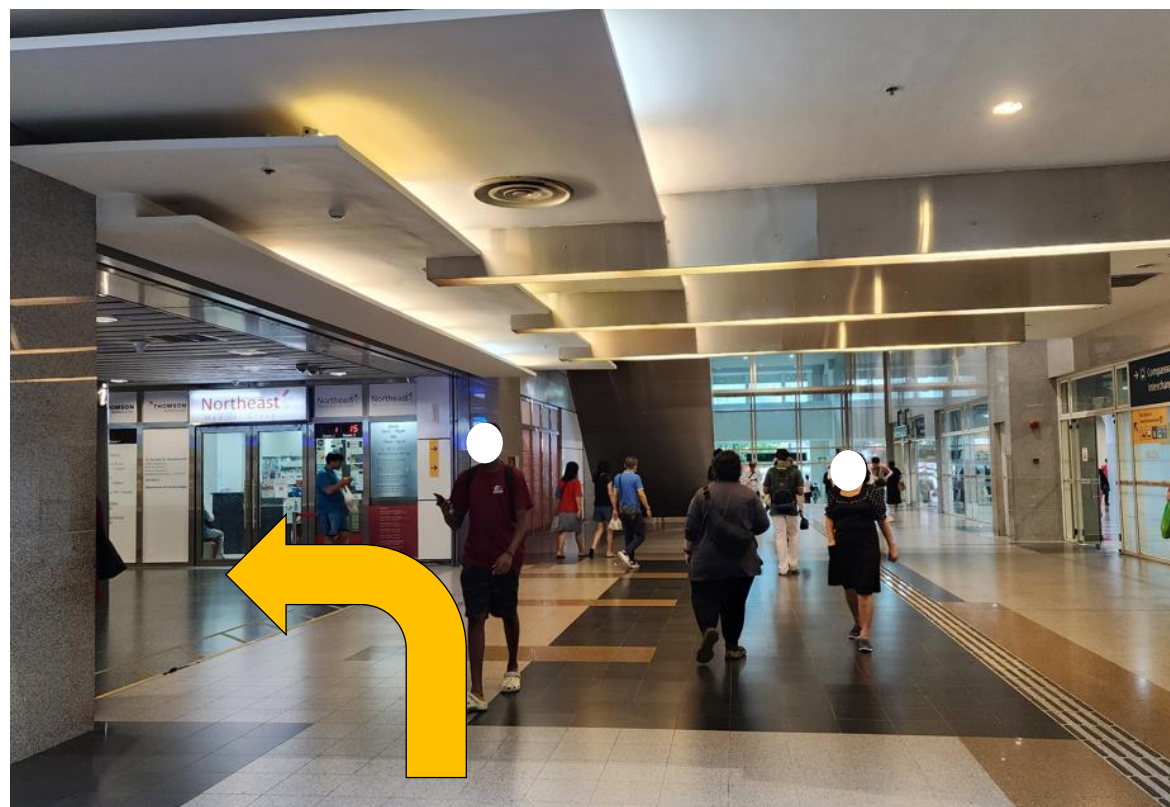

4. Cross the road again and turn right. Continue straight and walk through the sliding glass doors to Sengkang Bus Interchange.

5. At Sengkang Bus Interchange, go straight past the sliding doors towards the MRT entrance.

6. Turn right when you see Sengkang MRT entrance and go straight.

7. Turn left at Northeast Medical Group.

8. Go diagonally towards Compass One entrance next to The Body Shop.

9. Follow the path.

10. Go straight and turn left at iStudio.