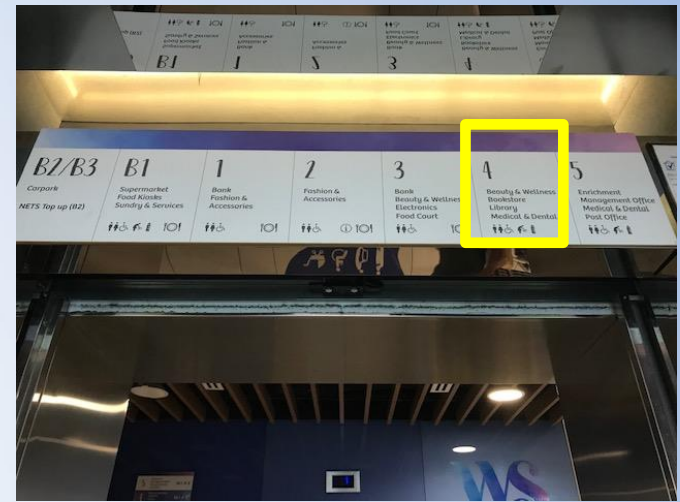

Wheelchair Friendly Routes (Bus) Pasir Ris Public Library

Updated December 2021

From Pasir Ris Bus Interchange to Pasir Ris Public Library

1. Turn right and then turn left if I alight from service no. 3, 15, 21, 58, 354, 358, 359, 403

2. Go straight and turn left if I alight from service no. 5, 6, 12, 12e, 17, 68, 88, 518, 518A

3. Turn left and go straight

4. Walk straight after seeing this sign

5. Continue to go straight all the way to White Sands Mall

6. White Sands Mall entrance

7. Queue to enter the mall

8. Go straight

9. Turn left when I see Money Max to Passenger lift lobby

10. Take the lift up to level 4

11. Exit lift, go straight and turn left when I see Money Changer