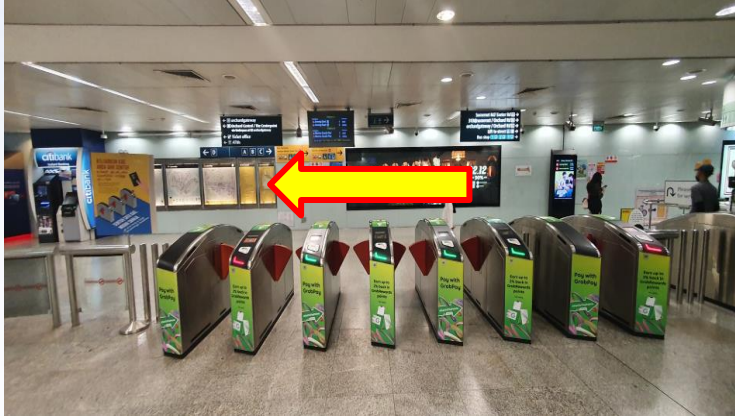

# Wheelchair Friendly Routes (Train) library@orchard

Updated December 2021

# From Somerset MRT station (NS23) to library@orchard

1. This is what I see at the gantries, turn to your left and continue towards exit D

2. This is what I see after I've turned left, continue straight, towards exit D

3. This is what I see at the corner of exit D, travel straight, until you arrive at the lift lobby

4. This is what I see at the lift lobby, use the lifts, exiting at level 3

5. This is what I see if I exit on level 3, move towards our reservation locker