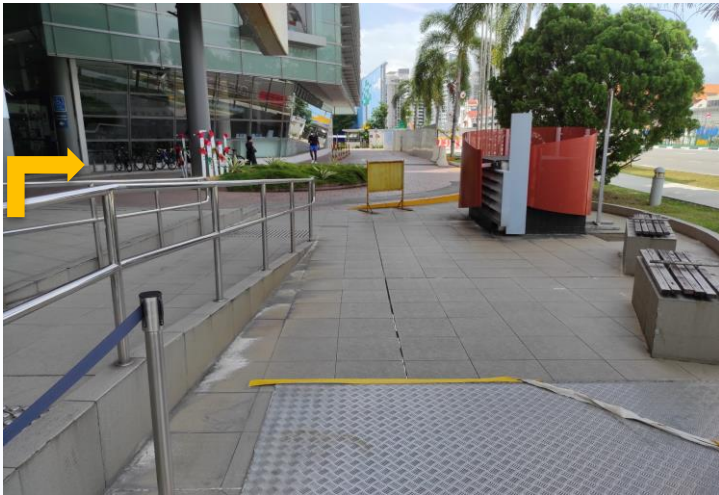

Wheelchair Friendly Routes (Bus) Marine Parade Public Library

Updated December 2021

From Tao Nan School Bus Stop (92069) to Marine Parade Public Library

1. Alight at this bus stop and turn right

2. Go straight. I will see a zebra crossing

3. Cross over to the traffic light and turn left

4. Cross over to the other traffic light and I will see a zebra crossing

5. Cross the zebra crossing, then turn left

6. Go straight and turn right towards the ramp

7. Go up the ramp and turn right towards Marine Parade Public Library

8. I have reached Marine Parade Public Library