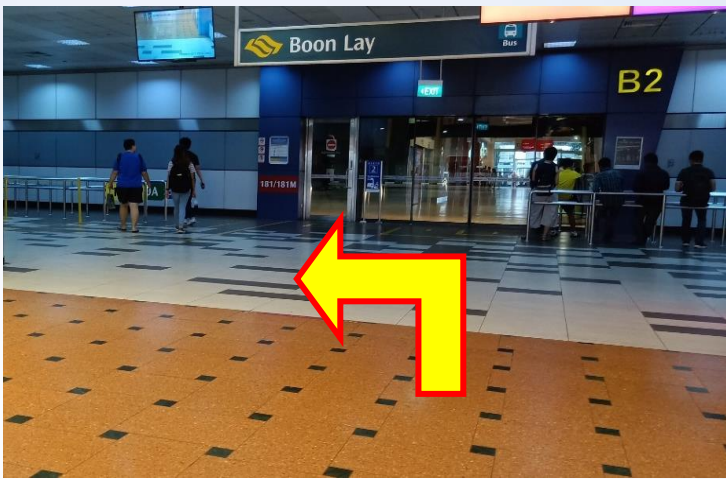

Wheelchair Friendly Routes (Train) Jurong West Public Library

Updated December 2021

From Boon Lay MRT Station (EW27) to Jurong West Public Library

1. Exit the gantry at Boon Lay mrt station

2. Turn Right to access Exit E and go straight

3. Take a right turn again towards Exit E

4. Turn left at Exit E

5. Go straight, under the shelter

6. Turn right into the link way

7. Go straight and you will reach the entrance of Jurong Point Shopping Centre

8. Enter the shopping mall. Walk straight until you see Boon Lay bus interchange

9. At Boon Lay bus interchange, turn left

10. Exit from Boon Lay bus interchange

11. Head straight down the ramp

12. Turn right into the open walkway