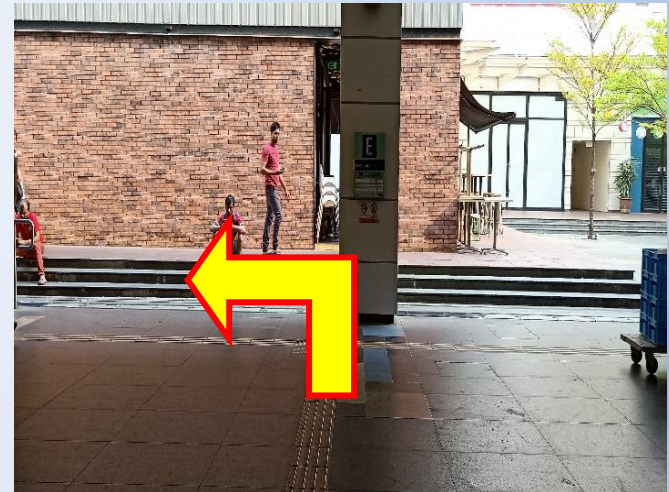

Wheelchair Friendly Routes (Train) Jurong West Public Library

Updated December 2021

From Boon Lay MRT Station (EW27) to Jurong West Public Library

1. Exit the gantry at Boon Lay mrt station

2. Turn Right to access Exit E and go straight

3. Take a right turn again towards Exit E

4. Turn left at Exit E

5. Go straight, under the shelter

6. Turn right into the link way

7. Go straight and you will reach the entrance of Jurong Point Shopping Centre

8. Enter the shopping mall. Walk straight until you see Boon Lay bus interchange

9. At Boon Lay bus interchange, turn left

10. Exit from Boon Lay bus interchange

11. Head straight down the ramp

12. Turn right into the open walkway