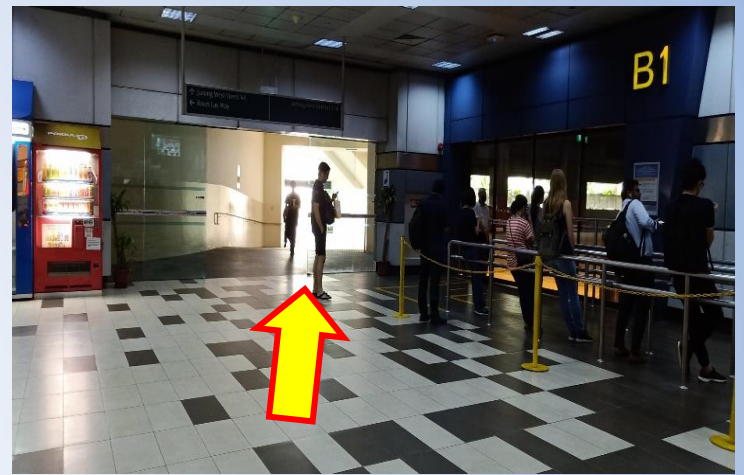

Wheelchair Friendly Routes (Train) Jurong West Public Library

Updated December 2021

From Boon Lay MRT Station (EW27) to Jurong West Public Library

1. Exit the gantry at Boon Lay mrt station

2. Turn Right to access Exit E and go straight

3. Take a right turn again towards Exit E

4. Turn left at Exit E

5. Go straight, under the shelter

6. Turn right into the link way

7. Go straight and you will reach the entrance of Jurong Point Shopping Centre

8. Enter the shopping mall. Walk straight until you see Boon Lay bus interchange

9. At Boon Lay bus interchange, turn left

10. Exit from Boon Lay bus interchange

11. Head straight down the ramp

12. Turn right into the open walkway