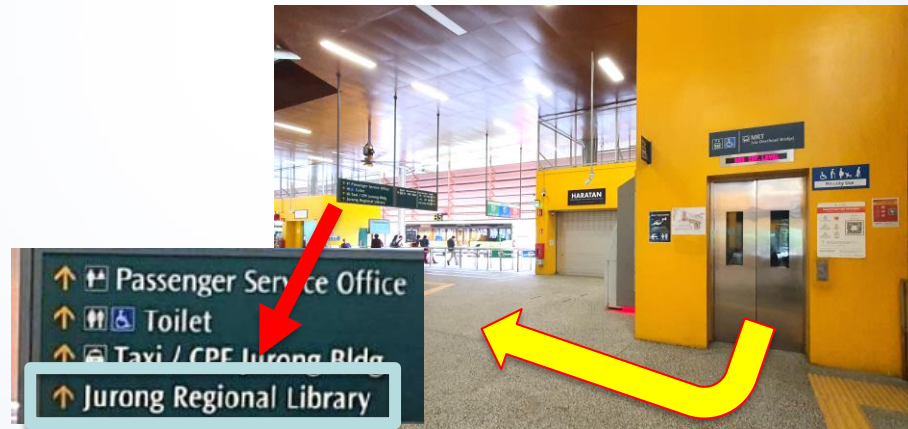

Wheelchair Friendly Routes (Bus) Jurong Regional Library

Updated March 2021

From Jurong East Temporary Bus Interchange to Jurong Regional Library

1. Alight from bus at the alighting point.

2. Turn **right** at the exit.

3. Go **straight** under this shelter and you will see the lift on your right.

4. Use the lift to go to **level 2**.

5. **Turn right** when you come out of the lift. Follow the signage to the bus interchange.

6. At the end of the linkway, you will see the lift on your right. Go down to **level 1**.

7. **Turn right** once you come out of the lift door and go **straight** (you will see the sign to Jurong Regional Library).

8. Follow the sign and continue **straight**.

9. You will see the sign to the library; **turn left**.
***There is a ramp on the right.**

10. Go **straight** via the shelter.

11. Continue **straight** and you will see the library building ahead.