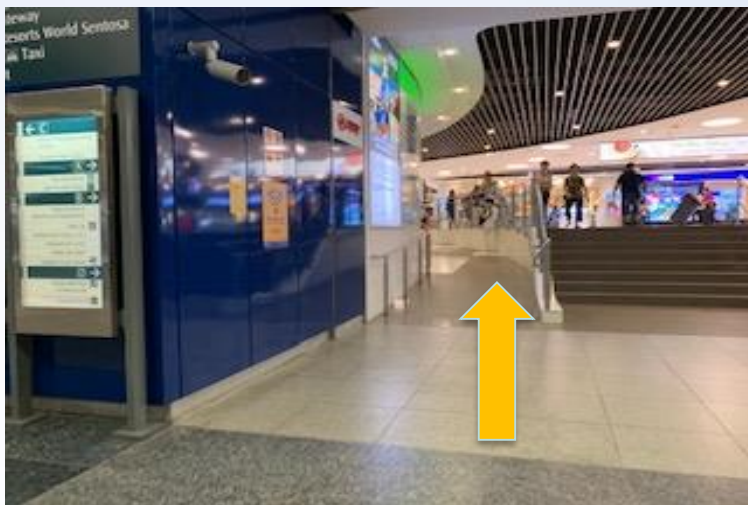

5. Once you reach Level 3, turn left for the exit.

6. Head towards the exit.

7. Past the glass doors, turn left. You will see a sheltered walkway.

8. Take the sheltered walkway. You will pass by Food Republic and Golden Village.

9. Continue along this path. You will pass by Golden Village and Pet Safari.

10. You have reached the entrance to the mall. Enter and turn right.

11. Go past the Children's section.

12. You have reached the main entrance of the library

## **Route 2:**

**Accessible via Lobby G**

**(Route is currently closed due to COVID-19 temperature screening measures)**

1. You have reached VivoCity entrance. Take the ramp to the next floor.

2. From here, go towards Candy Empire.

3. Pass by Candy Empire towards Lobby L

4. Take the lift from Lobby L to Level 1

5. Turn left towards the Atrium at Level 1

6. From the Atrium, go straight, past the escalators.

7. Continue in the same direction, towards NTUC Fairprice and Marks & Spencer