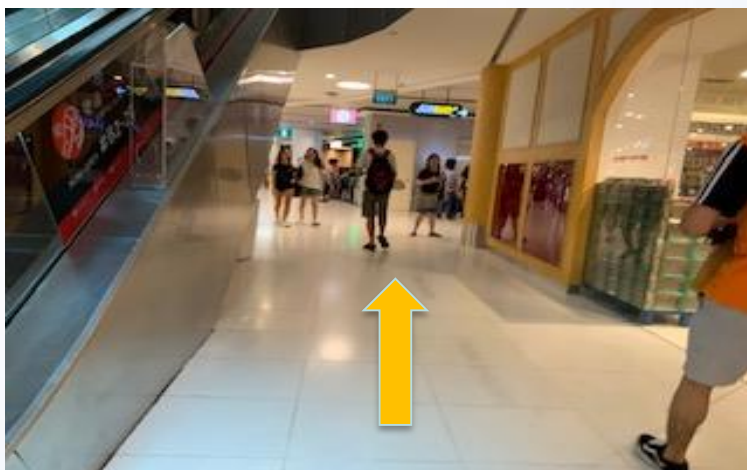

## **Route 2:**

**Accessible via Lobby G**

**(Route is currently closed due to COVID-19 temperature screening measures)**

1. You have reached VivoCity entrance. Take the ramp to the next floor.

2. From here, go towards Candy Empire.

3. Pass by Candy Empire towards Lobby L

4. Take the lift from Lobby L to Level 1

5. Turn left towards the Atrium at Level 1

6. From the Atrium, go straight, past the escalators.

7. Continue in the same direction, towards NTUC Fairprice and Marks & Spencer