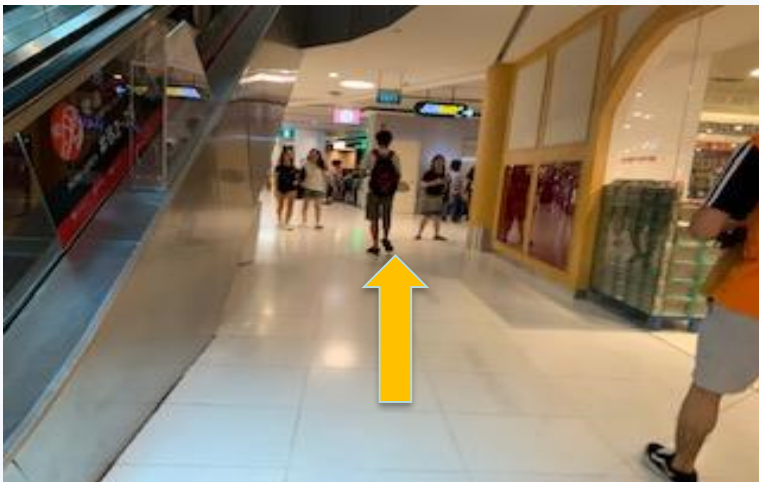

## **Accessible via Lobby L**

1. Exit the MRT gantry and see the entrance to VivoCity straight ahead. Take the ramp up.

2. From here, go towards Candy Empire.

3. Pass by Candy Empire towards Lobby L.

4. Take the lift from Lobby L to Level 3.