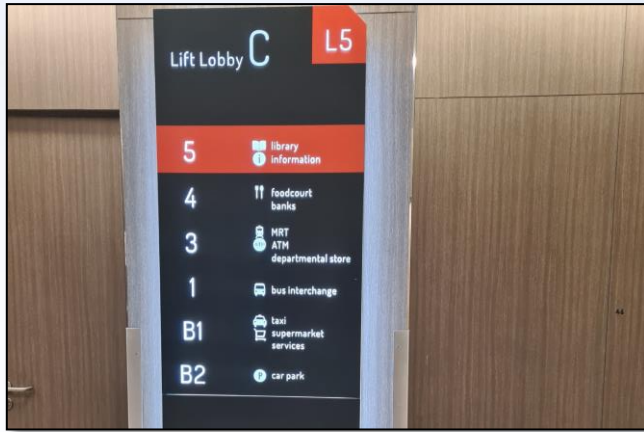

Wheelchair Friendly Routes Clementi Public Library

From Clementi MRT station (EW23) to Clementi Public Library

1. After exiting the ticket gantry at MRT station, **proceed to Exit A** – towards Clementi Mall.

2. For the ramp, **make a U-turn**.

3. **Go up** the ramp and **turn right** towards Clementi Mall entrance.

4. **Enter** the Clementi Mall. Keep **left** and go **straight**.

5. Proceed **towards Lift lobby C**.

6. **Turn left** when you see UniQlo (level 3)

7. Enter **Lift lobby C** through this door.

8. Take the lift to **level 5**

9. Proceed **towards shops**.

10. Continue past the washrooms

11. Turn left when you see shops.