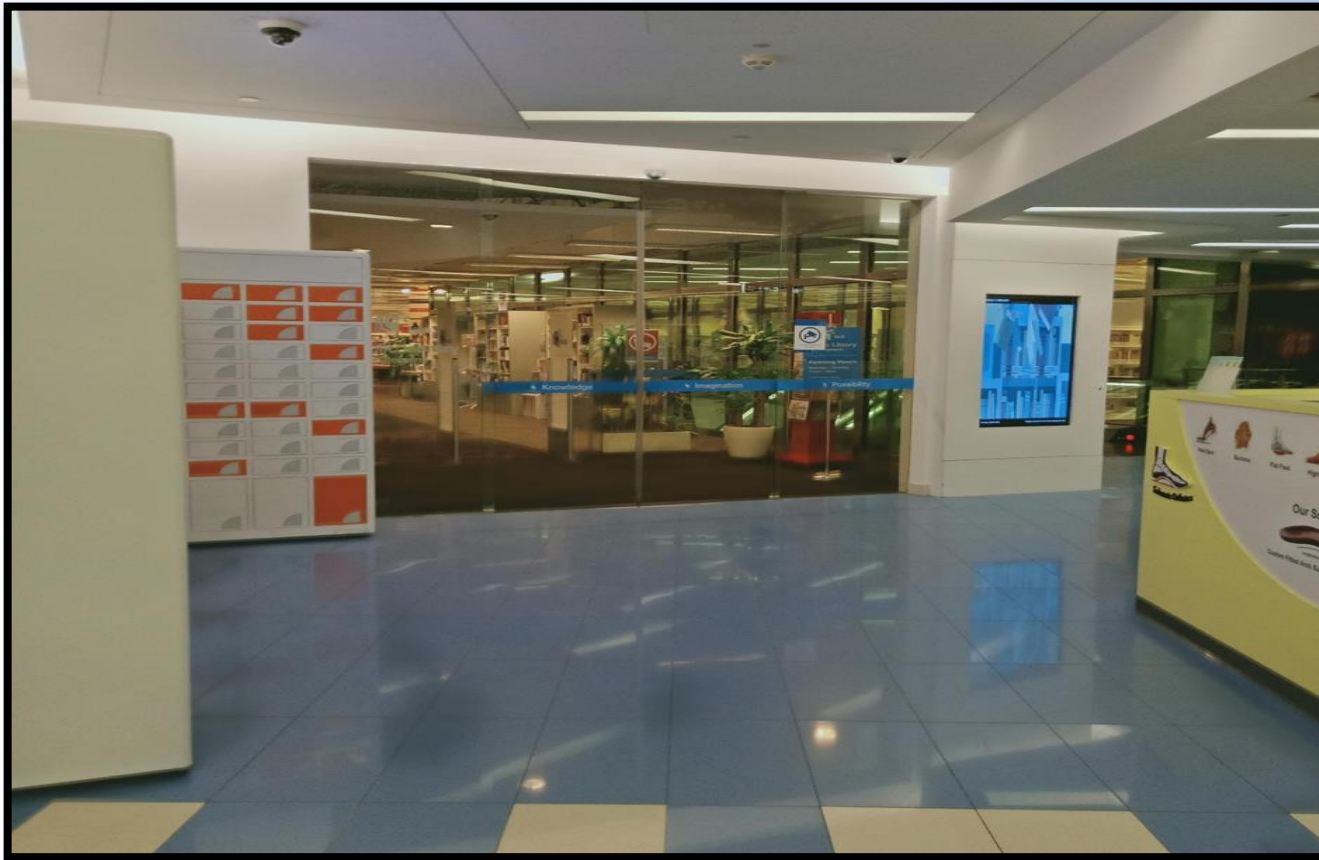

7. **Turn left** when you see UniQlo (level 3)

8. Enter **Lift lobby C** through this door.

9. Take the lift to **level 5**

10. Proceed **towards shops**.

11. Continue past the washrooms

12. Turn **left** when you see shops.