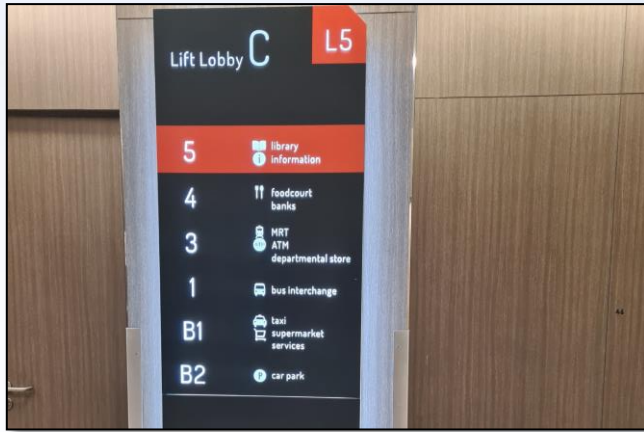

Wheelchair Friendly Routes Clementi Public Library

From Clementi Bus Interchange to Clementi Public Library

1. At Clementi Bus interchange, exit by this sliding glass door (towards the MRT station)

2. Go **up** the ramp to the lift lobby.

3. Take the lift to **Ticket Concourse** level.

4. **Exit** the lift & turn **right** to the Clementi Mall entrance.

5. **Enter** the Clementi Mall. Keep **left** and go **straight**.

6. Proceed **towards Lift lobby C**.

7. **Turn left** when you see UniQlo (level 3)

8. Enter **Lift lobby C** through this door.

9. Take the lift to **level 5**

10. Proceed **towards shops**.

11. Continue past the washrooms

12. Turn **left** when you see shops.