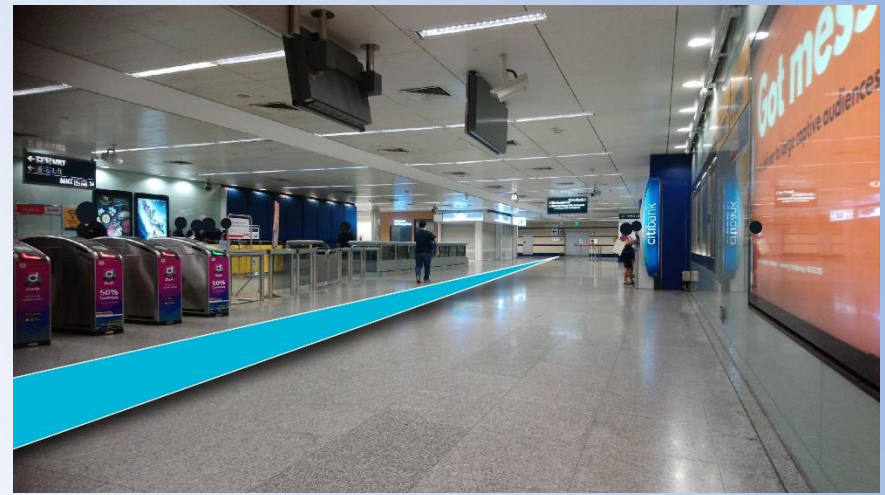

Wheelchair Accessible Routes – library@orchard

Updated on Aug 2020

Route 1: From Somerset MRT station (NS23) to library@orchard

1. Make your way out of the gantries, and turn to your left

2. Continue towards exit D

3. At the corner of exit D, turn to your left, and travel straight until you see the the lift lobby

4. Enter the lift lobby, and use the lifts to travel to either level 3 or 4*

5ai. If you exit on level 3, move towards our reservation locker