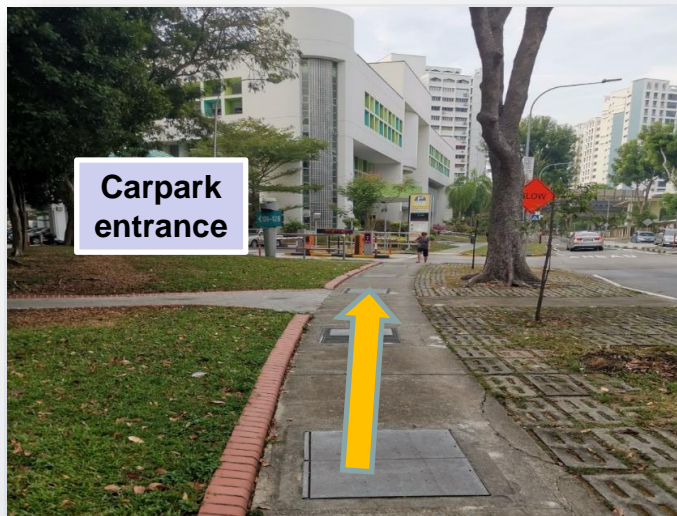

Wheelchair Friendly Routes (Bus) Geylang East Public Library

Updated December 2021

From opposite Geylang East Polyclinic bus stop (81219) to Geylang East Public Library

1. After alighting at the bus stop, turn right and go straight

2. Turn left at the end of the pathway

3. Go straight, past the carpark entrance

4. Go straight towards the ramp

5. Turn left up the ramp towards the library entrance. Ramp is slightly on the steep side

6. Welcome to Geylang East Public Library