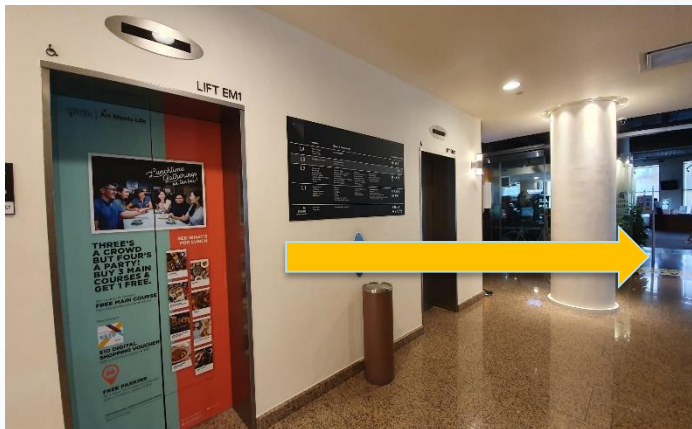

1. Buses that goes to Bus Stop Number 02061, The Esplanade

2. Bus Stop Number 02061 is the closest bus stop located in front of the Esplanade Mall

3. After alighting, head towards the ramp leading to the zebra crossing

4. Head down the ramp and cross the road

5. After crossing, go down the ramp and turn right towards the Esplanade Mall entrance.

6. After entering Esplanade Mall, turn right and use Lift EM1 to go to level 3