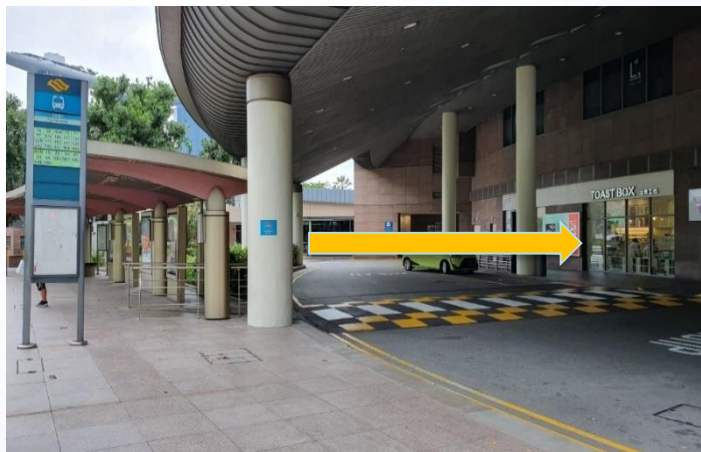

Wheelchair Accessible Routes – library@esplanade

Updated on Aug 2020

**Route 2: From Bus Stop Number 02061,
in front of Esplanade Mall to
library@esplanade**

02061 The Esplanade				
36	56	70M	75	77
97	97e	106	111	133
162M	171	195	531	533
542	700A	857	960	960e
961M	1N	2N	3N	4N
5N	6N	NR1	NR2	NR5
NR6	NR8			

1. Buses that goes to Bus Stop Number 02061, The Esplanade

2. Bus Stop Number 02061 is the closest bus stop located in front of the Esplanade Mall

3. After alighting, head towards the ramp leading to the zebra crossing

4. Head down the ramp and cross the road

5. After crossing, go down the ramp and turn right towards the Esplanade Mall entrance.

6. After entering Esplanade Mall, turn right and use Lift EM1 to go to level 3