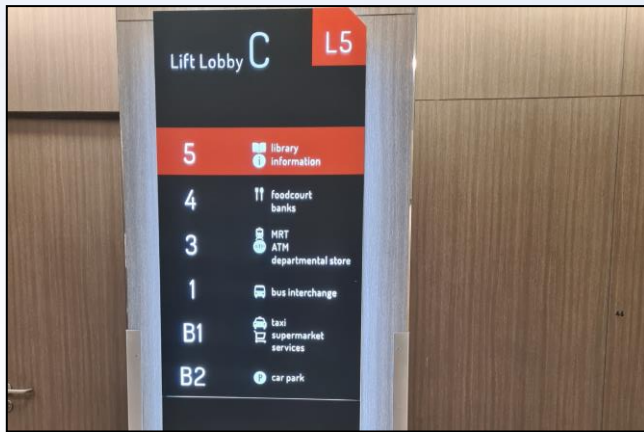

# From Clementi MRT station (EW23) to Clementi Public Library

1. After exiting the ticket gantry at MRT station, proceed to Exit A – towards Clementi Mall

2. For the ramp, make a U-turn

3. Go up the ramp and turn right towards Clementi Mall entrance

4. Enter the Clementi Mall.  
Keep left and go straight

5. Proceed towards Lift lobby C

6. Turn left when you see BHG  
(level 3)

7. Enter Lift lobby C through this  
door

8. Take the lift to level 5

9. Proceed towards shops.

10. Continue past the washrooms

11. Turn left when you see shops

Welcome to Clementi Public Library!