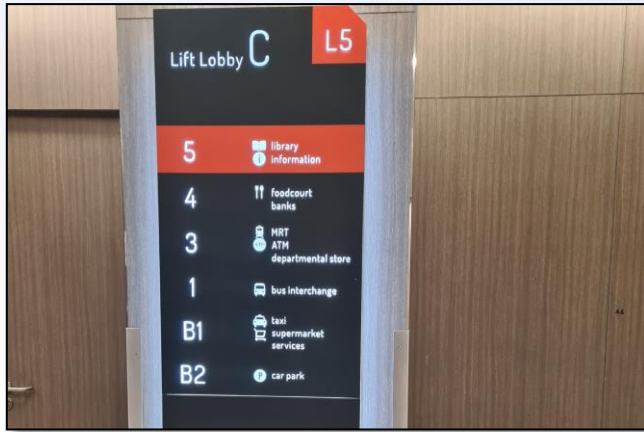

Wheelchair Friendly Routes (Bus) Clementi Public Library

Updated December 2021

From Clementi Bus Interchange to Clementi Public Library

1. At Clementi Bus interchange, exit by this sliding glass door (towards the MRT station)

2. Go up the ramp to the lift lobby

3. Take the lift to Ticket Concourse level

4. Exit the lift & turn right to the Clementi Mall entrance

5. Enter the Clementi Mall.
Keep left and go straight

6. Proceed towards Lift lobby C

7. Turn left when you see BHG
(level 3)

8. Enter Lift lobby C through this
door

9. Take the lift to level 5

10. Proceed towards shops

11. Continue past the washrooms

12. Turn left when you see shops

Welcome to Clementi Public Library!