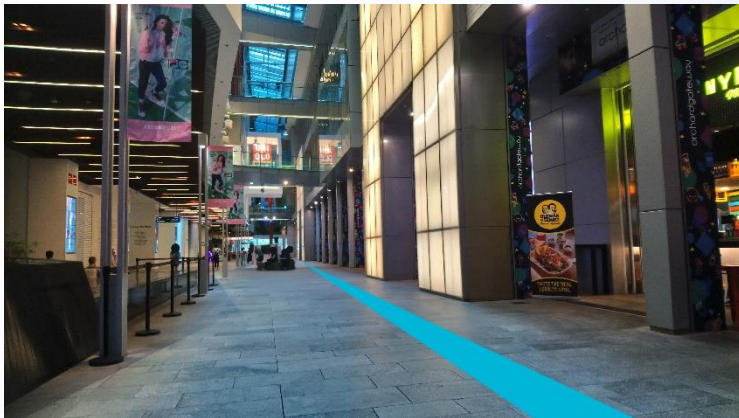

2. Travel along the sheltered walkway, stop at the first traffic light on your right

3. At the traffic light, cross the road and travel towards 313@Somerset

4. After I've crossed the road, enter 313@Somerset from the entrance beside Yak Kun Kaya Toast

5. After I've entered 313@Somerset, go up the ramp, then turn to your right, and continue straight

6. After I have passed the Somerset MRT station entrance, travel towards the orchardgateway sign overhead

7. After I have passed the Orchard Central sign, travel towards the UNIQLO window display overhead

8. Stop at the base of the statue, and turn right, into the lift lobby and use the lifts to head to level 3

6. After I have passed the Orchard Central sign, travel towards the UNIQLO window display overhead

7. Stop at the base of the statue, and turn right, into the lift lobby and use the lifts to head to level