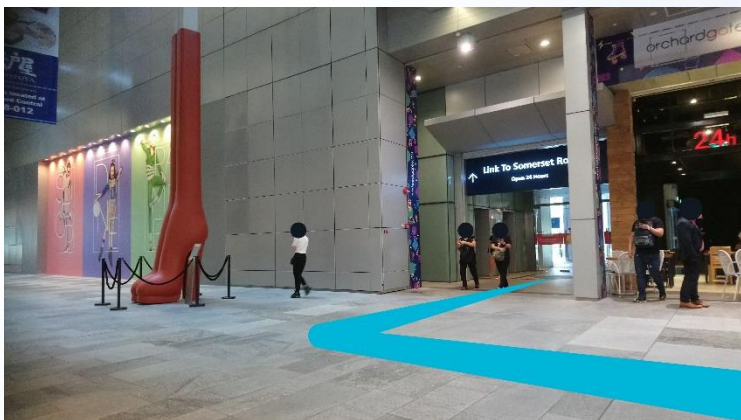

6. From Bao Today, make your way towards the sheltered walkway

7. This is what I see under the sheltered walkway, continue, and enter 313@Somerset

8. In 313@Somerset, continue traveling straight, until I have passed the Somerset MRT station entrance

9. After I have passed the Somerset MRT station entrance, travel towards the orchardgateway sign overhead

10. After I have passed the Orchard Central sign, travel towards the UNIQLO window display overhead