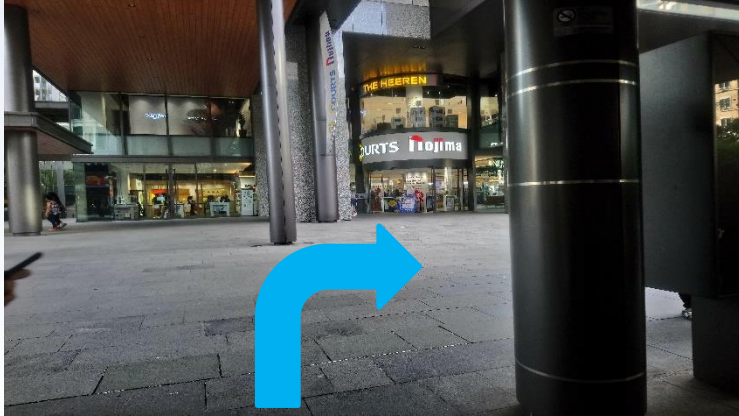

1. This is what I see when I alight, move towards Courts Nojima, and turn right