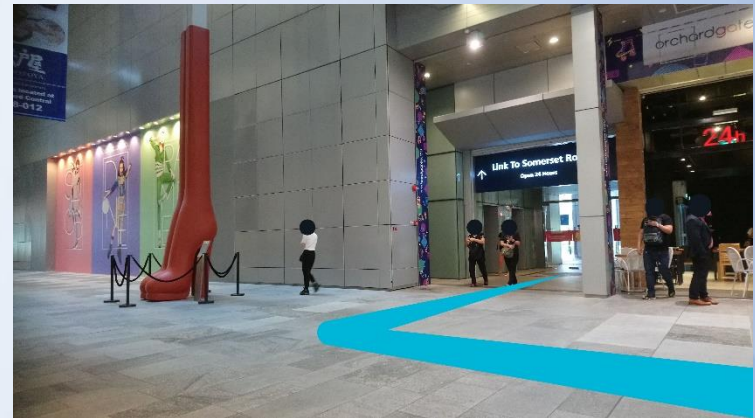

2. Travel along the sheltered walkway, stop at the first traffic light on your right

3. At the traffic light, cross the road and travel towards 313@Somerset

4. After I've crossed the road, enter 313@Somerset from the entrance beside Yak Kun Kaya Toast

5. After I've entered 313@Somerset, go up the ramp, then turn to your right, and continue straight

6. After I have passed the Somerset MRT station entrance, travel towards the orchardgateway sign overhead

7. After I have passed the Orchard Central sign, travel towards the UNIQLO window display overhead

8. Stop at the base of the statue, and turn right, into the lift lobby and use the lifts to head to level 3

6. After I have passed the Orchard Central sign, travel towards the UNIQLO window display overhead

7. Stop at the base of the statue, and turn right, into the lift lobby and use the lifts to head to level