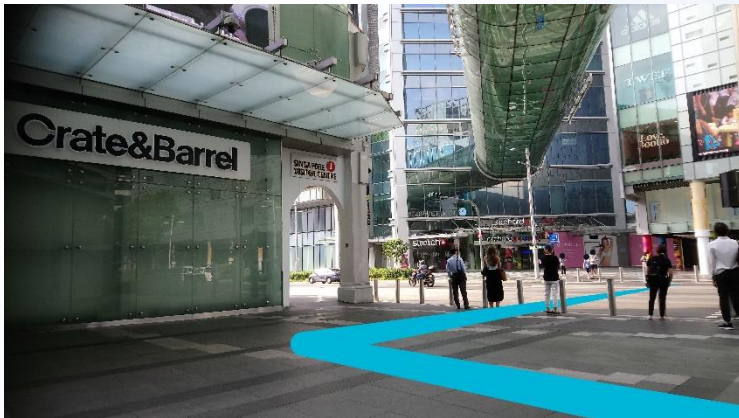

14. This is what I see at the first corner on my left, enter library@orchard

Route 3: From Opposite Somerset Station Bus Stop (09038) to library@orchard

1. This is what I see when I alight, turn right

2. I will reach a HSBC ATM, travel straight, until you arrive at a traffic light to your right

6. After I have passed the Orchard Central sign, travel towards the UNIQLO window display overhead

7. Stop at the base of the statue, and turn right, into the lift lobby and use the lifts to head to level