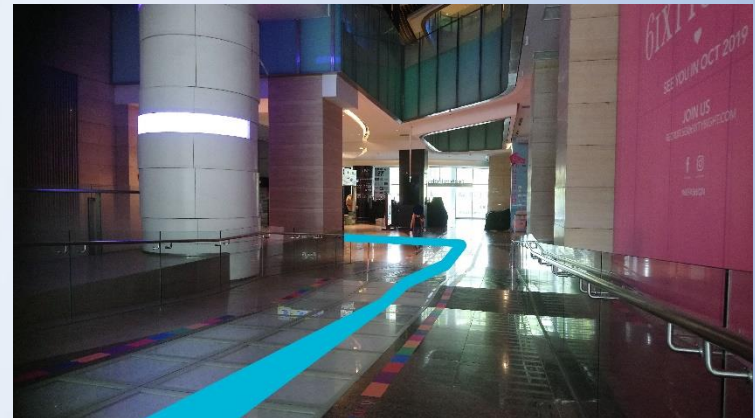

9. After I have passed the Somerset MRT station entrance, travel towards the orchardgateway sign overhead

10. After I have passed the Orchard Central sign, travel towards the UNIQLO window display overhead

14. This is what I see at the first corner on my left, enter library@orchard

Route 3: From Opposite Somerset Station Bus Stop (09038) to library@orchard

1. This is what I see when I alight, turn right

2. I will reach a HSBC ATM, travel straight, until you arrive at a traffic light to your right

3. At the traffic light, cross the road, and enter orchardgateway from the entrance directly across the road

4. After I've entered orchardgateway, travel down the ramp and turn to your left

5. After I've turned left, travel towards the Orchard Central sign overhead, into Orchard Central

6. After I have passed the Orchard Central sign, travel towards the UNIQLO window display overhead

7. Stop at the base of the statue, and turn right, into the lift lobby and use the lifts to head to level