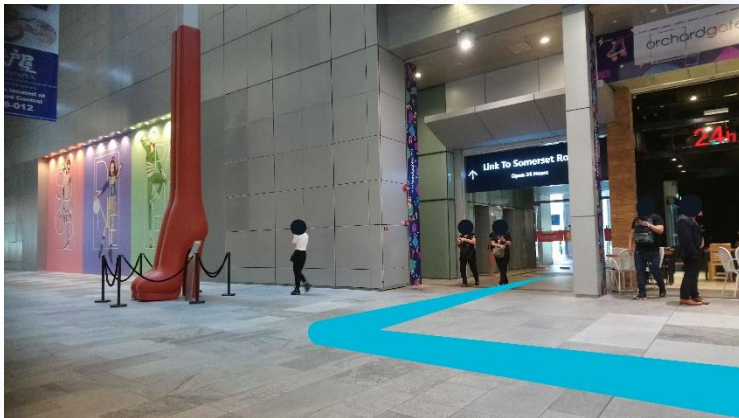

3. At the traffic light, cross the road, and enter orchardgateway from the entrance directly across the road

4. After I've entered orchardgateway, travel down the ramp and turn to your left

5. After I've turned left, travel towards the Orchard Central sign overhead, into Orchard Central

6. After I have passed the Orchard Central sign, travel towards the UNIQLO window display overhead

7. Stop at the base of the statue, and turn right, into the lift lobby and use the lifts to head to level