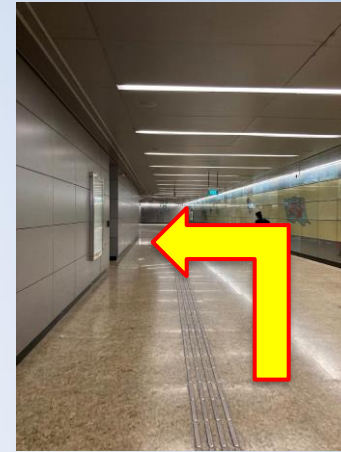

Wheelchair Friendly Routes (Train) Library@Chinatown

Updated December 2021

From Chinatown MRT Station (NE4/DT19) to Library@Chinatown

1. Go straight towards exit F (This is the only way as motorised wheelchairs are not allowed up the MRT mall entrance during Covid)

2. Proceed straight, then turn left

3. Take the elevator to street level

4. Proceed down the slope

5. Turn left after the ramp

6. Go straight and turn left towards the zebra crossing

7. Cross the zebra crossing and go straight