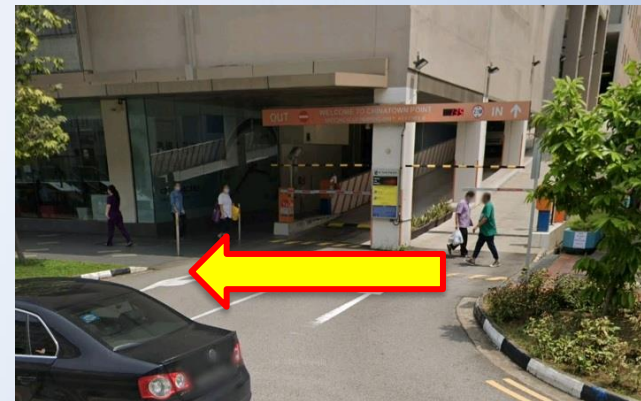

Wheelchair Friendly Routes (Train) Library@Chinatown

Updated December 2021

From Chinatown MRT Station (NE4/DT19) to Library@Chinatown

1. Go straight towards exit F (This is the only way as motorised wheelchairs are not allowed up the MRT mall entrance during Covid)

2. Proceed straight, then turn left

3. Take the elevator to street level

4. Proceed down the slope

5. Turn left after the ramp

6. Go straight and turn left towards the zebra crossing

7. Cross the zebra crossing and go straight

8. Continue to go straight along Upper Cross Street road

9. Go straight and turn right towards the main entrance of Chinatown Point Mall

10. Proceed towards the ramp

11. Turn right at ramp

12. Turn left after the ramp