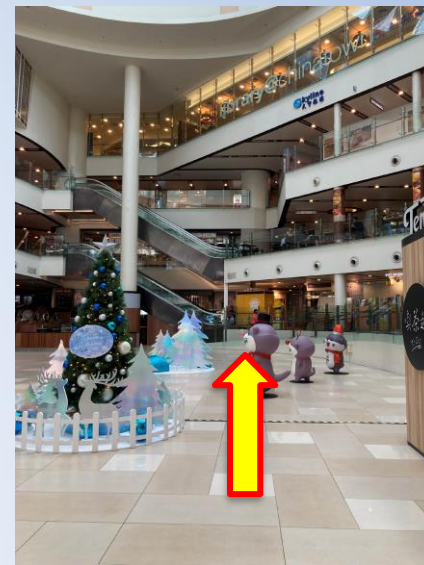

8. Continue to go straight along Upper Cross Street road

10. Proceed towards the ramp