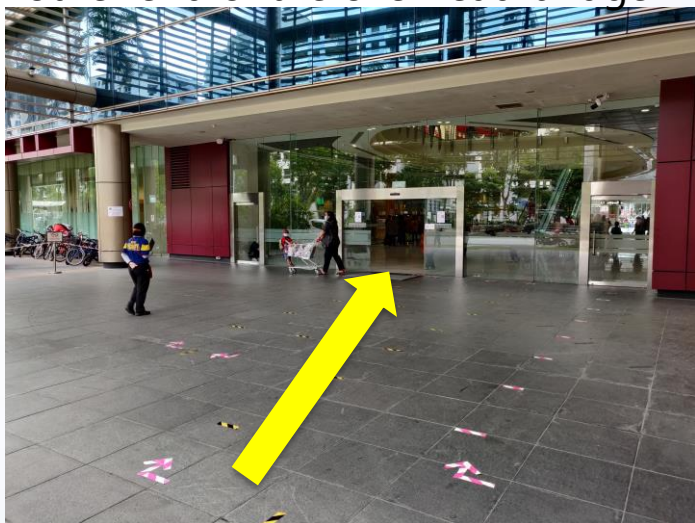

4. Head down the slope and turn left

5. Move down the slope and cross the road at the right

6. Cross the road

7. Cross the road again

8. Turn left before reaching the staircase

9. Continue straight and turn right at the end of the pathway

# **Route 2: From Woodlands MRT Station (TE2) to Woodlands Regional Library**

1. Navigate towards exit 7 and enter the lift to level 1

2. Make your way down the sloped path facing WCC, towards the sheltered path

3. Exit the MRT station and turn left

4. Proceed straight all the way until you reached the overhead bridge's lift

5. Enter the lift and head to the other end of the overhead bridge

6. Exit the lift and turn left