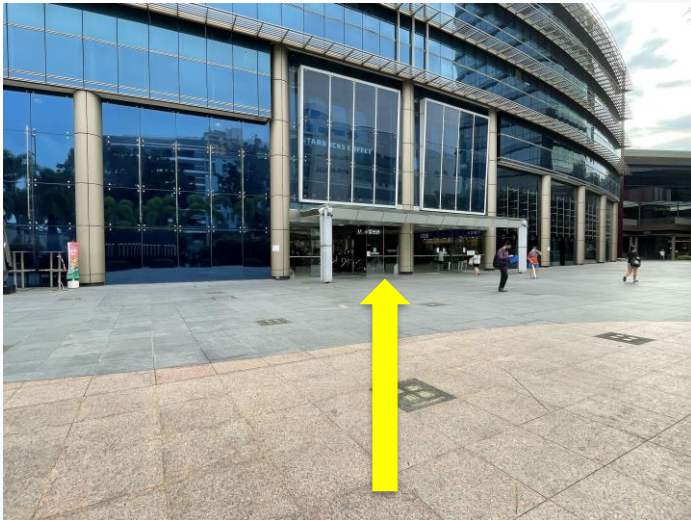

# **Route 1: From Woodlands MRT Station (NS4) to Woodlands Regional Library**

1. Exit the gantry, proceed straight and turn right towards the mall

2. Proceed straight towards the mall

3. Enter the mall and proceed straight

4. Head down the slope and turn left

5. Move down the slope and cross the road at the right

6. Cross the road

7. Cross the road again

8. Turn left before reaching the staircase

9. Continue straight and turn right at the end of the pathway

10. Turn right again and follow along the sloped path until the end.

11. Enter Woodlands Civic Centre

12. Proceed straight towards to the library on the left