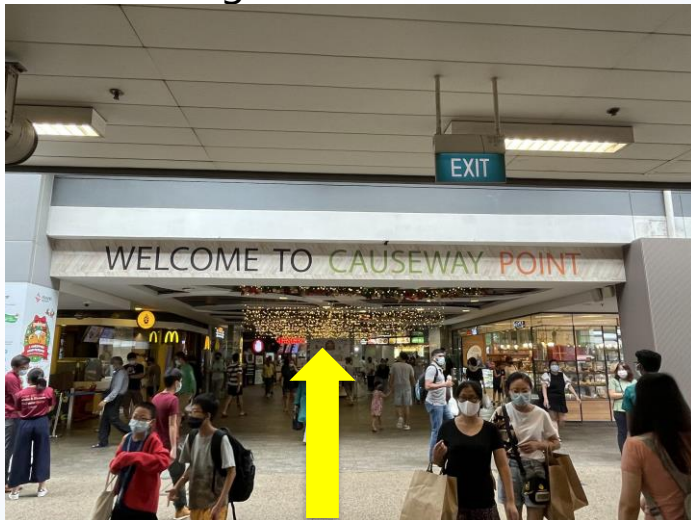

# Wheelchair Friendly Routes (Train) Woodlands Regional Library

**Updated December 2021**

# **Route 1: From Woodlands MRT Station (NS4) to Woodlands Regional Library**

1. Exit the gantry, proceed straight and turn right towards the mall

2. Proceed straight towards the mall

3. Enter the mall and proceed straight