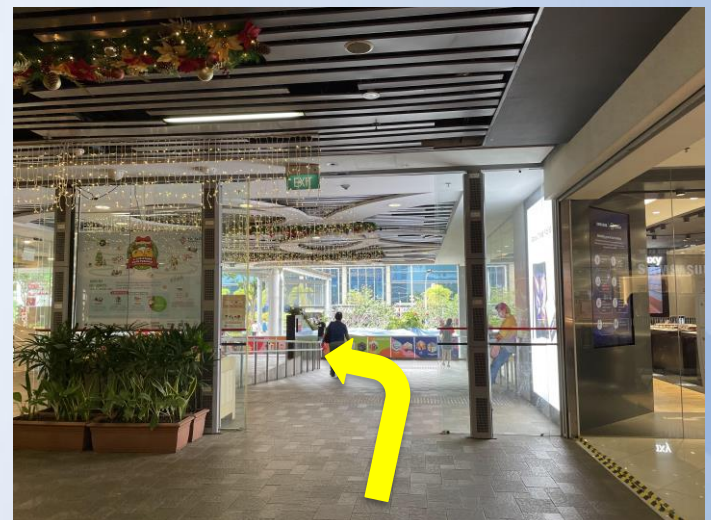

# **Route 1: From Woodlands MRT Station (NS4) to Woodlands Regional Library**

1. Exit the gantry, proceed straight and turn right towards the mall

2. Proceed straight towards the mall

3. Enter the mall and proceed straight

4. Head down the slope and turn left

5. Move down the slope and cross the road at the right

6. Cross the road

7. Cross the road again

8. Turn left before reaching the staircase

9. Continue straight and turn right at the end of the pathway

10. Turn right again and follow along the sloped path until the end.

11. Enter Woodlands Civic Centre

12. Proceed straight towards to the library on the left