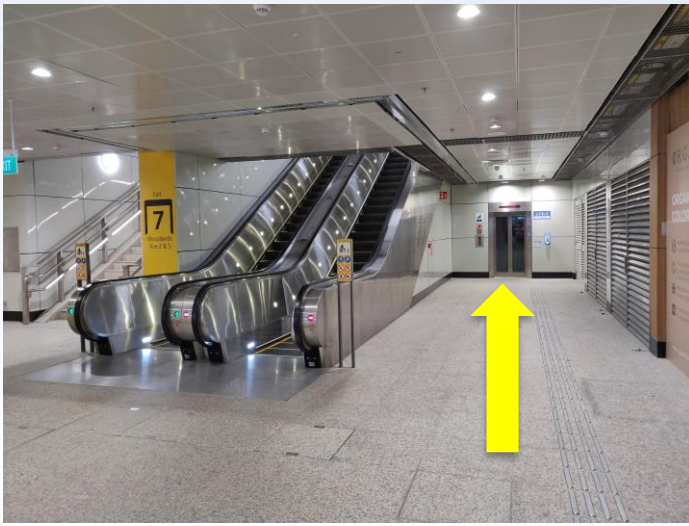

1. Navigate towards exit 7 and enter the lift to level 1