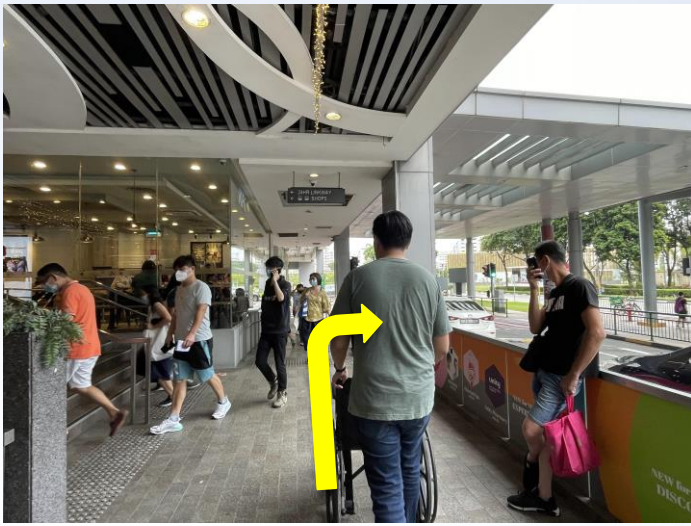

# **Route 1: From Woodlands MRT Station (NS4) to Woodlands Regional Library**

1. Exit the gantry, proceed straight and turn right towards the mall

2. Proceed straight towards the mall

3. Enter the mall and proceed straight

4. Head down the slope and turn left

5. Move down the slope and cross the road at the right

6. Cross the road

7. Cross the road again

8. Turn left before reaching the staircase

9. Continue straight and turn right at the end of the pathway