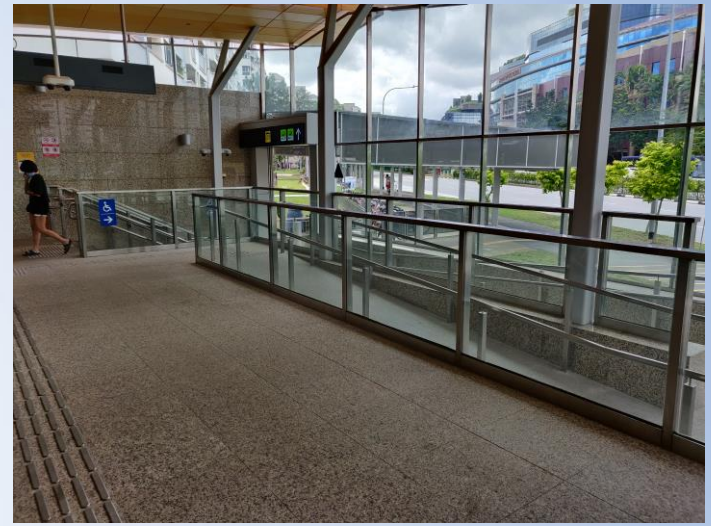

2. Make your way down the sloped path facing WCC, towards the sheltered path